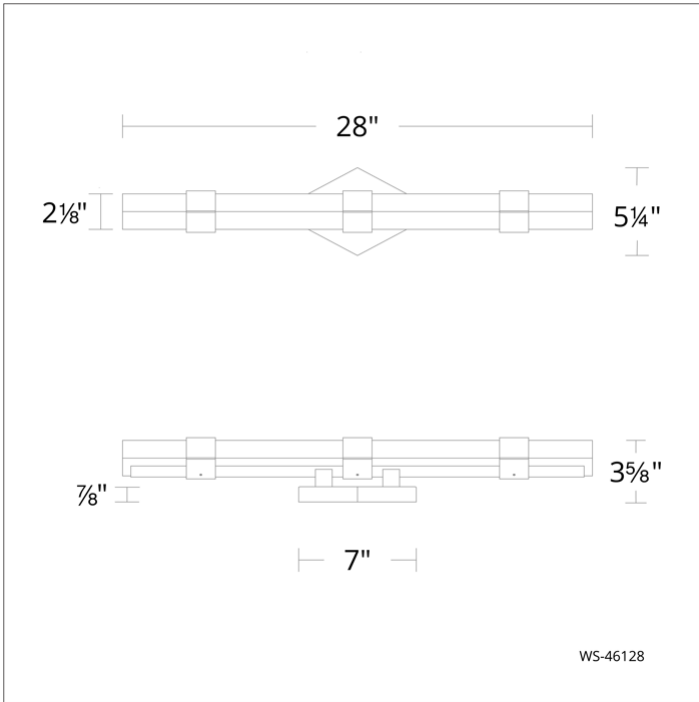

Model & Size	Color Temp	Finish	LED Watts	LED Lumens	Delivered Lumens
WS-46128 28"	3000K	AB Aged Brass	24.7W	2240	1147
	3000K	BN Brushed Nickel	24.7W	2240	1147

Example: **WS-46128-BN**

For custom requests please contact [customs@modernforms.com](mailto:customs@modernforms.com)