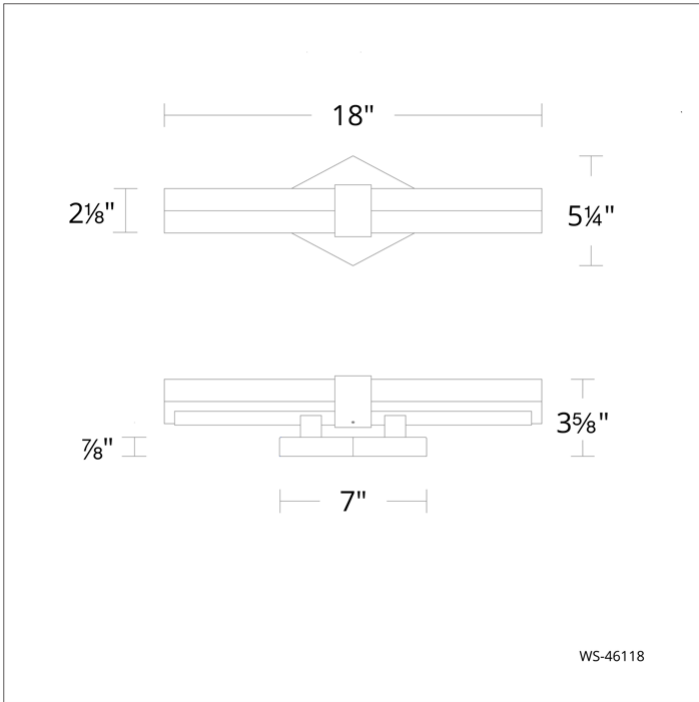

**FEATURES**

- Driver concealed within the canopy
- Artisanal shade made with reclaimed crystal

**SPECIFICATIONS**

<b>Rated Life</b>	50000 Hours
<b>Standards</b>	ETL, cETL,Damp Location Listed,Title 24 JA8: 2019 Compliant
<b>Input</b>	120/277V,50/60Hz
<b>Dimming</b>	ELV: 100-10%,TRIAC: 100-10%
<b>Mounting</b>	Can be mounted on wall in all orientations
<b>Color Temp</b>	3000K
<b>CRI</b>	90
<b>Construction</b>	Steel and aluminum body with reclaimed crystal shade and PC diffuser