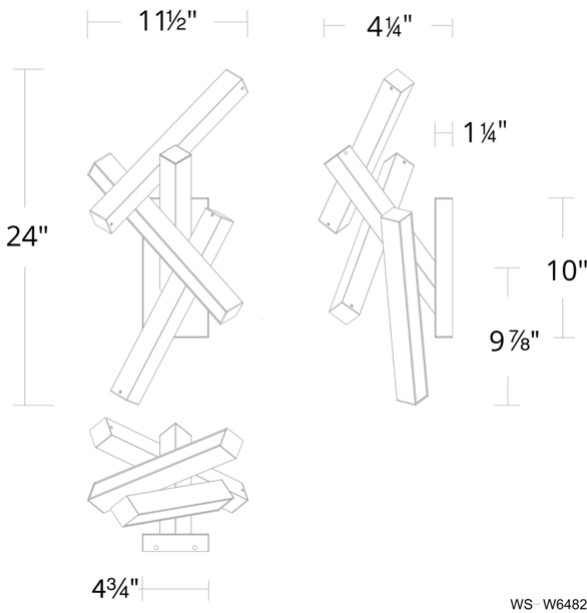

Project: _____

Location: _____

Fixture Type: _____

Catalog Number: _____

AVAILABLE FINISHES:

Chaos

WS-W64824

PRODUCT DESCRIPTION

Add this random work of art into your outdoor or indoor setting. Stack two or three fixtures together to make a singular design statement in large homes or commercial settings. Bars of light are assembled in an amazing arrangement concealing integral LEDs. An extraordinary array of entangled forms of light.

FEATURES

- Driver concealed within the canopy
- Wet location rated for outdoor use
- Fixed sculptural form

SPECIFICATIONS

Rated Life	54000 Hours
Standards	ETL, cETL, Wet Location Listed, IP65, Title 24 JA8: 2019 Compliant
Input	120-277V, 50/60Hz
Dimming	ELV, 0-10V, TRIAC
Mounting	Can be mounted on wall in all orientations
Color Temp	3000K
CRI	90
Construction	Extruded aluminum body with PC diffuser

Model & Size	Color Temp	Finish	LED Watts	LED Lumens	Delivered Lumens
WS-W64824 24"	3000K	BK Black	22.7W	1228	768

Example: **WS-W64824-BK**

For custom requests please contact customs@modernforms.com