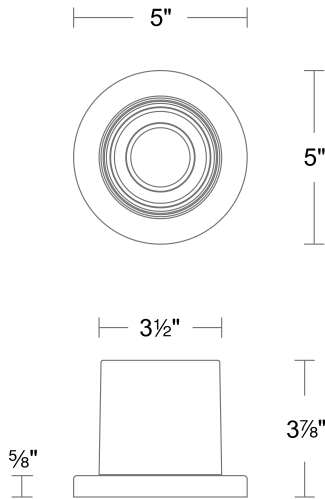

Project: _____

Location: _____

Fixture Type: _____

Catalog Number: _____

AVAILABLE FINISHES:

Squat

FM-W46204

PRODUCT DESCRIPTION

Rotund ceiling and wall luminaire ideal for placement in covered porches, gazebos and outdoor spaces. Adjustable and versatile, mounts on ceilings and walls for a variety of outdoor lighting applications. Switch from 3000K, 3500K or 4000K color temperature.

FEATURES

- ACLED driverless technology
- Built in color temperature adjustability. Switch from 3000K/3500K/4000K
- Design features an 88° beam angle for the 5" size and a 72° beam angle for the 4" size
- Conversion plate included for 4" junction box
- Option to pre-select color temperature or adjust in the field

SPECIFICATIONS

Rated Life	54000 Hours
Standards	ETL, cETL,Wet Location Listed,Title 24 JA8: 2025 Compliant
Input	120 VAC,50/60Hz
Dimming	ELV: 100-10%,TRIAC: 100-10%
Mounting	Can be mounted on ceiling or wall in all orientations
Color Temp	3000K,3500K,4000K
CRI	90
Construction	Aluminum spun body with glass diffuser

FM-W46204

Model & Size	Color Temp	Finish	LED Watts	LED Lumens	Delivered Lumens
FM-W46204 4"	3000K	BK Black	9.5W	863	333
	3000K	WT White	9.5W	863	333
	3500K	BK Black	9.5W	863	368
	3500K	WT White	9.5W	863	368
	4000K	BK Black	9.5W	863	357
	4000K	BK Black	9.5W	863	357
	4000K	WT White	9.5W	863	357

Example: **FM-W46204-40-WT**

For custom requests please contact customs@modernforms.com