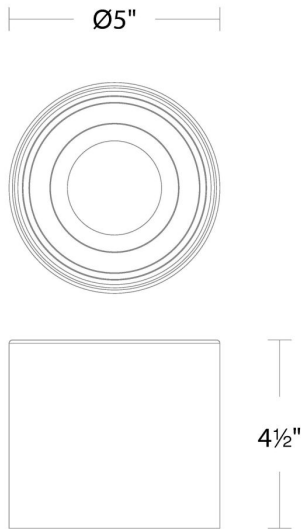

Model & Size	Color Temp	Finish	LED Watts	LED Lumens	Delivered Lumens
FM-W46205 5"	3000K	BK Black	11.9W	900	607
	3000K	WT White	11.9W	900	607
	3500K	BK Black	11.9W	900	647
	3500K	WT White	11.9W	900	647
	4000K	BK Black	11.9W	900	618
	4000K	WT White	11.9W	900	618