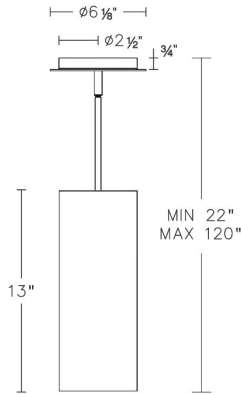

**FEATURES**

- Driver concealed within the canopy
- Inner cotton fabric shade complemented with an outer chiffon shade
- Slope ceiling adaptable. Hang straight swivels up to 90 degrees
- Three 12" and one 6" down rods included (additional sold separately)
- Not recommended for dimming @220V

**REPLACEMENT PARTS**

- RPL-SHA-16813 - Replacement Shade
- RPL-DIF-16813 - Replacement Diffuser
- RPL-ROD-IN06-BNA - 6" Rod
- RPL-ROD-IN12-BNA - 12" Rod

PD-16813

Model & Size	Color Temp	Finish	LED Watts	LED Lumens	Delivered Lumens
PD-16813 13"	3000K	BN Brushed Nickel	16W	1564	1123