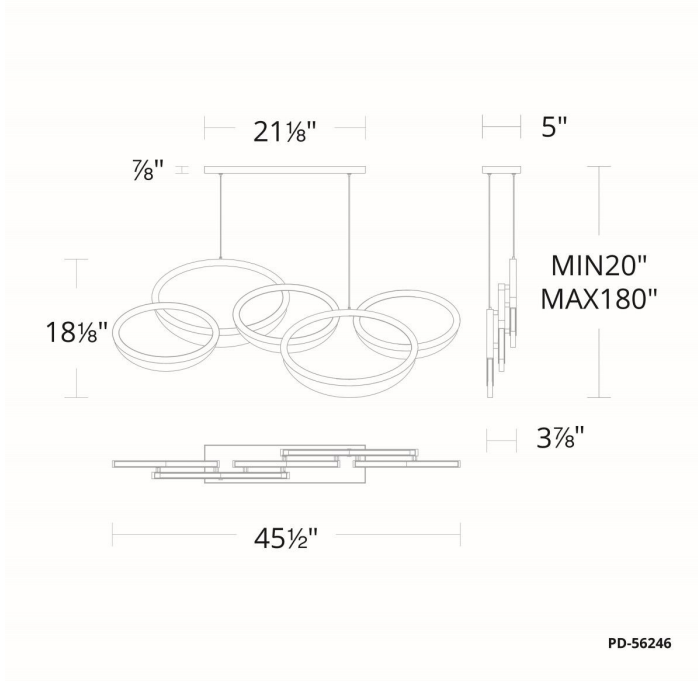

Interlocking perfect rings with stunning Spanish alabaster diffusers make this elaborate luminaire a perfect fit for any interior. Each ring casts an eye catching array of ambient light.

FEATURES

- Driver concealed within the canopy
- Up and downward illumination
- First quality Spanish alabaster
- Natural stone features unique veining and color variation
- Thin powered aircraft cables provide an ultra clean look for adjustable suspension height
- Slide-on rectangular canopy with minimal hardware

SPECIFICATIONS

Rated Life	50,000 Hours
Standards	ETL, cETL, Damp Location Listed, Title 24 JA8: 2019 Compliant
Input	120-277 VAC, 50/60Hz
Dimming	ELV, 0-10V, TRIAC
Color Temp	3000K
CRI	90
Construction	Extruded aluminum frame with alabaster shade and PC diffuser

REPLACEMENT PARTS

- HDW-SY22-MA - Hardware Pack - AB Finish
- HDW-SY23-MA - Hardware Pack - BK Finish
- RPL-GLA-56246-01 - Small Alabaster
- RPL-GLA-56246-02 - Large Alabaster

PD-56246

Model & Size	Color Temp	Finish	LED Watts	LED Lumens	Delivered Lumens
PD-56246 46"	3000K	AB Aged Brass	39.4W	4000	1967
	3000K	BK Black	39.4W	4000	1967