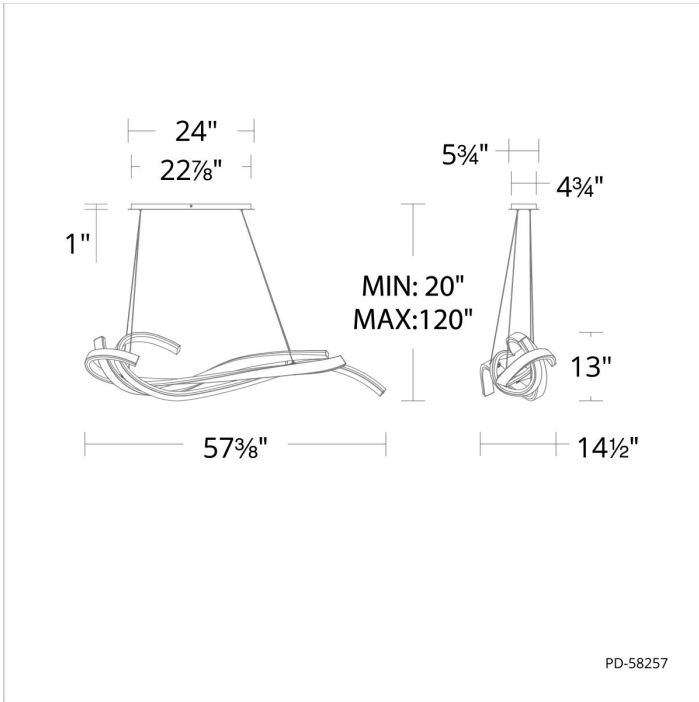

Project: _____

Location: _____

Fixture Type: _____

Catalog Number: _____

AVAILABLE FINISHES:

Tidal

PD-58257

FEATURES

- Driver concealed within the canopy
- Each unique free formed handcrafted piece lends itself to variations in size and curvature
- Rectangular canopy with minimal hardware
- Thin powered aircraft cables provide an ultra clean look for adjustable suspension height
- Patented design

SPECIFICATIONS

Rated Life	54000 Hours
Standards	ETL, cETL,Damp Location Listed,Title 24 JA8: 2019 Compliant
Input	120-277 VAC,50/60Hz
Dimming	ELV, 0-10V, TRIAC
Color Temp	3000K
CRI	90
Construction	Bent aluminum body with silica diffuser

REPLACEMENT PARTS

HDW-HY22-CE - Hardware pack

Model & Size	Color Temp	Finish	LED Watts	LED Lumens	Delivered Lumens
PD-58257 57"	3000K	BK Black	82.3W	6989	3574

Example: **PD-58257-BK**

For custom requests please contact customs@modernforms.com