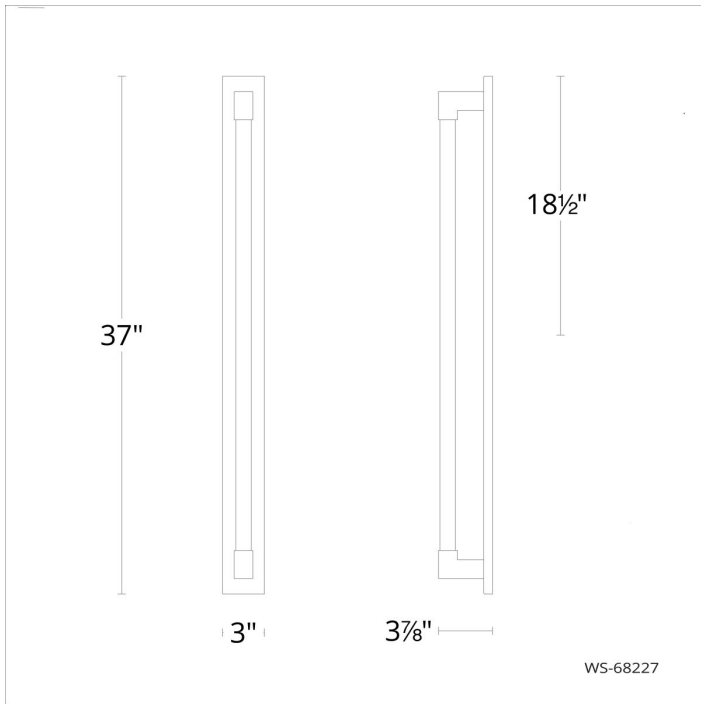

Project:

Location:

Fixture Type:

Catalog Number:

AVAILABLE FINISHES:

Barre

WS-68237

PRODUCT DESCRIPTION

A minimalist yet bold bath luminaire that deploys robust, flattering illumination above or alongside a vanity in residential, hospitality and commercial environments.

FEATURES

- ACLED driverless technology
- Built in color temperature adjustability. Switch from 2700K/3000K/3500K
- Conversion plate included to accommodate 4" junction box
- Trimless spackle cover available for 4" square junction box recessed in drywall thicknesses of 1/2", 5/8", 1", and 1-1/4"; accessory not included and can be ordered separately (model# MKCP-3040-WT)
- Option to pre-select color temperature or adjust in the field

SPECIFICATIONS

Rated Life	54000 Hours
Standards	ETL, cETL, Damp Location Listed
Input	120 VAC, 50/60Hz
Dimming	ELV: 100-5%, TRIAC: 100-5%
Mounting	Can be mounted on wall in all orientations
Color Temp	3500K, 3000K, 2700K
CRI	90
Construction	Extruded aluminum body with etched PC diffuser

Model & Size	Color Temp	Finish	LED Watts	LED Lumens	Delivered Lumens
WS-68237 37"	2700K	BN Brushed Nickel	22.8W	2182	1775
	3000K	BN Brushed Nickel	22.8W	2369	1919
	3500K	BN Brushed Nickel	22.8W	2465	1999

Example: **WS-68237-35-BN**

For custom requests please contact customs@modernforms.com