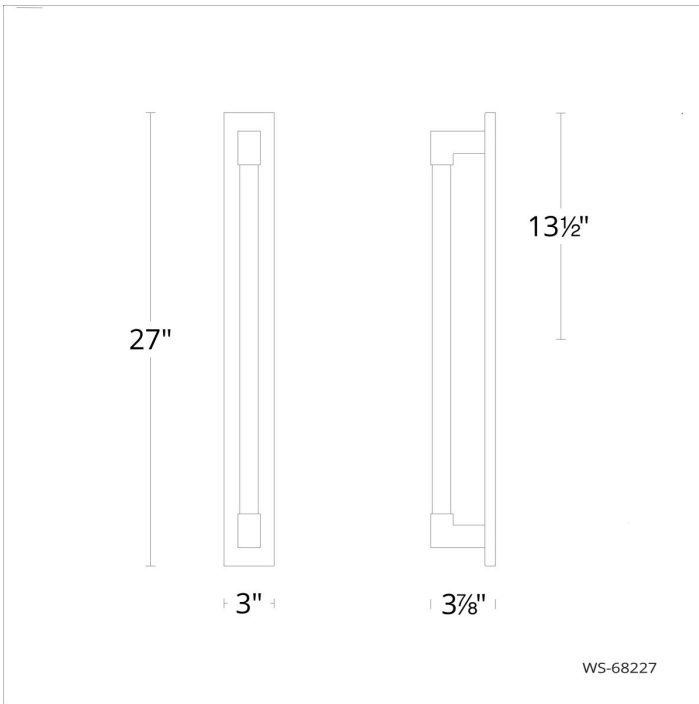

Project:

Location:

Fixture Type:

Catalog Number:

AVAILABLE FINISHES:

Barre

WS-68227

PRODUCT DESCRIPTION

SPECIFICATIONS

Rated Life	54000 Hours
Standards	ETL, cETL,Damp Location Listed
Input	120 VAC,50/60Hz
Dimming	ELV: 100-5%,TRIAC: 100-5%
Mounting	Can be mounted on wall in all orientations
Color Temp	2700K,3000K,3500K
CRI	90
Construction	Extruded aluminum body with etched PC diffuser

Model & Size	Color Temp	Finish	LED Watts	LED Lumens	Delivered Lumens
WS-68227 27"	2700K	BN Brushed Nickel	17.1W	1597	1312
	3000K	BN Brushed Nickel	17.1W	1730	1417
	3500K	BN Brushed Nickel	17.1W	1789	1467

Model & Size	Color Temp	Finish	LED Watts	LED Lumens	Delivered Lumens
WS-68237 37"	2700K	BN Brushed Nickel	22.8W	2182	1775
	3000K	BN Brushed Nickel	22.8W	2369	1919
	3500K	BN Brushed Nickel	22.8W	2465	1999