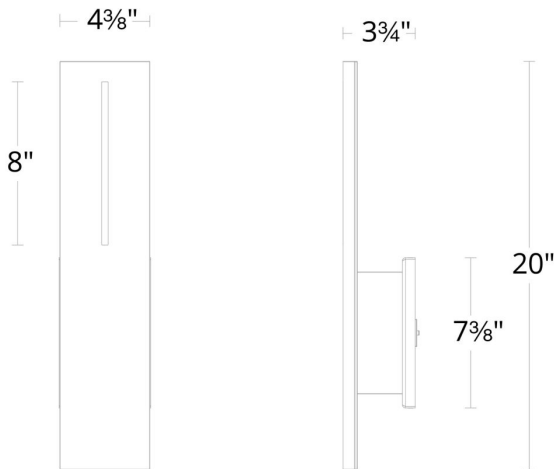

SPECIFICATIONS

Rated Life	50,000 Hours
Standards	ETL, cETL, Wet Location Listed, IP65, Title 24 JA8: 2019 Compliant
Input	120-277 VAC, 50/60Hz
Dimming	ELV, 0-10V, TRIAC
Mounting	Can be mounted on wall vertically or upside down
Color Temp	3000K, 3500K, 4000K
CRI	90
Construction	Extruded aluminum body and silk screened glass diffuser

WS-W22320

Model & Size	Color Temp	Finish	LED Watts	LED Lumens	Delivered Lumens
WS-W22320 20"	3000K	BK Black	22.4W	1146	530
	3500K	BK Black	22.4W	1146	530
	4000K	BK Black	22.4W	1146	530

Example: **WS-W22320-40-BK**