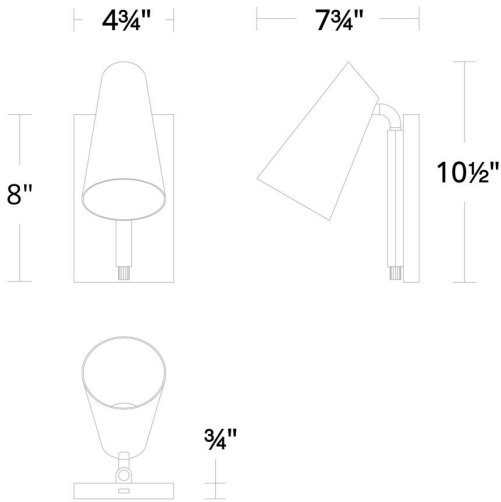

Project: _____

Location: _____

Fixture Type: _____

Catalog Number: _____

AVAILABLE FINISHES:

Stylus

BL-24908

FEATURES

- Driver concealed within the canopy
- Articulating light source up to 330 degrees
- Knurled on/off rotary switch integrated into the base of the arm
- Built-in USB port at the base of the canopy

SPECIFICATIONS

HDW-HY23-WA - Hardware Pack

Model & Size	Color Temp	Finish	LED Watts	LED Lumens	Delivered Lumens
BL-24908 8"	3000K	BK/GO Black & Gold	6.7W	328	229

Example: **BL-24908-BK/GO**

For custom requests please contact customs@modernforms.com