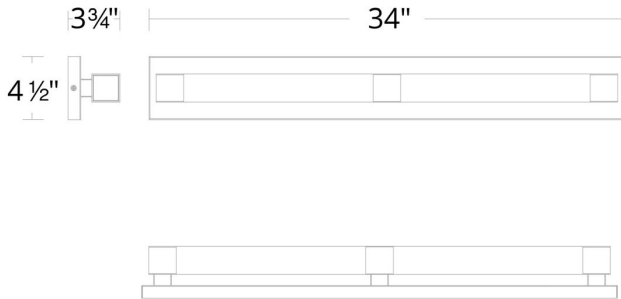

SPECIFICATIONS

Rated Life	55000 Hours
Standards	ETL, cETL,Damp Location Listed, Title 24 JA8: 2019 Compliant
Input	120-277 VAC, 50/60Hz
Dimming	ELV, 0-10V, TRIAC
Mounting	Can be mounted on wall in all orientations
Color Temp	3000K
CRI	90
Construction	Extruded aluminum frame with K5 crystal fused acrylic shade