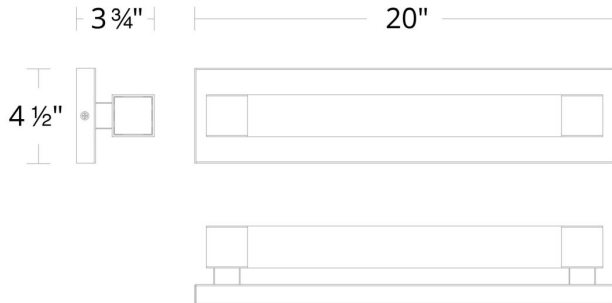

**SPECIFICATIONS**

<b>Rated Life</b>	55000 Hours
<b>Standards</b>	ETL, cETL,Damp Location Listed, Title 24 JA8: 2019 Compliant
<b>Input</b>	120-277 VAC, 50/60Hz
<b>Dimming</b>	ELV, 0-10V, TRIAC
<b>Mounting</b>	Can be mounted on wall in all orientations
<b>Color Temp</b>	3000K
<b>CRI</b>	90
<b>Construction</b>	Extruded aluminum frame with K5 crystal fused acrylic shade