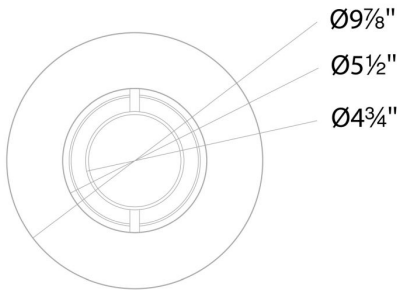

SPECIFICATIONS

Rated Life	54000 Hours
Standards	ETL, cETL,Damp Location Listed,Title 24 JA8: 2019 Compliant
Input	120-277 VAC,50/60Hz
Dimming	ELV: 100-10%,TRIAC: 100-10%
Mounting	Can be mounted on ceiling or wall in all orientations
Color Temp	3000K
CRI	90
Construction	Metal spun body with decorative acrylic and PC diffuser

WS-62110