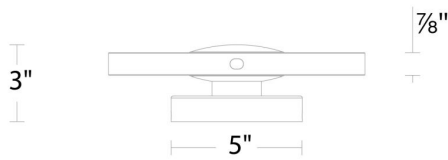

SPECIFICATIONS

Rated Life	54000 Hours
Standards	ETL, cETL,Damp Location Listed,Title 24 JA8: 2019 Compliant
Input	120-277 VAC,50/60Hz
Dimming	ELV: 100-10%,TRIAC: 100-10%
Mounting	Can be mounted on ceiling or wall in all orientations
Color Temp	3000K
CRI	90
Construction	Metal spun body with decorative acrylic and PC diffuser

WS-62110