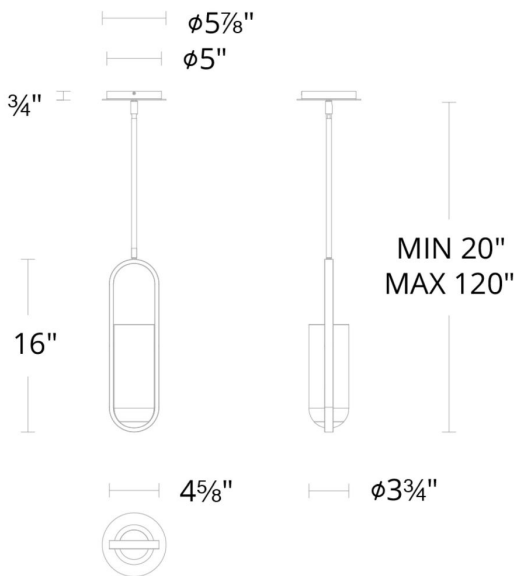

Project:

Location:

Fixture Type:

Catalog Number:

AVAILABLE FINISHES:

Rollins

PD-26316

PRODUCT DESCRIPTION

Gentle luminosity. A dynamic elliptical silhouette is softened by an alabaster shade whose variegated beauty is brought to life in a soothing glow from integrated LEDs.

FEATURES

- Driver concealed within the canopy
- First quality Spanish alabaster
- Natural stone features unique veining and color variation
- Spin-on round canopy with minimal hardware
- Three 12" and one 6" down rods included (additional sold separately)
- Slope ceiling adaptable. Hang straight swivels up to 90 degrees
- Not recommended for dimming @220V

SPECIFICATIONS

Rated Life	50,000 Hours
Standards	ETL, cETL, Damp Location Listed, Title 24 JA8: 2019 Compliant
Input	120-277 VAC, 50/60Hz
Dimming	ELV
Color Temp	3000K
CRI	90
Construction	Extruded aluminum frame with alabaster shade

PD26316

Model & Size	Color Temp	Finish	LED Watts	LED Lumens	Delivered Lumens
PD-26316 16"	3000K	AB Aged Brass	14.3W	669	512
	3000K	BK Black	14.3W	669	512

Example: **PD-26316-BK**

For custom requests please contact customs@modernforms.com