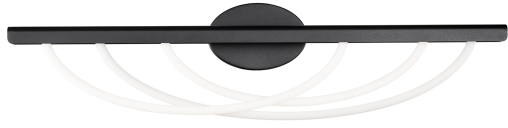

# Swoop

WS-32424

**PRODUCT DESCRIPTION**

Loops of light. Suspended from a straight bar, soft swags of silica tubing emit an otherworldly glow.

**FEATURES**

- Driver concealed within the canopy
- Fixed illuminated silica strands
- Not recommended for dimming @220V

**SPECIFICATIONS**

Rated Life	50,000 Hours
Standards	ETL, cETL,Damp Location Listed
Input	120-277 VAC,50/60Hz
Dimming	ELV: 100-5%,TRIAC: 100-10%
Color Temp	3000K
CRI	90
Construction	Extruded aluminum frame with silica diffuser

WS-32424

Model & Size	Color Temp	Finish	LED Watts	LED Lumens	Delivered Lumens
WS-32424 24"	3000K	BK Black	20.5W	1663	848
	3000K	BN Brushed Nickel	20.5W	1663	848

Example: **WS-32424-BN**

For custom requests please contact [customs@modernforms.com](mailto:customs@modernforms.com)

# Swoop

WS-32434

**PRODUCT DESCRIPTION**

Loops of light. Suspended from a straight bar, soft swags of silica tubing emit an otherworldly glow.

**FEATURES**

- Driver concealed within the canopy
- Fixed illuminated silica strands
- Not recommended for dimming @220V