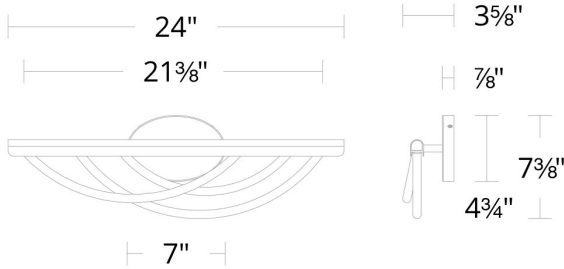

# Swoop

WS-32424

**PRODUCT DESCRIPTION**

Loops of light. Suspended from a straight bar, soft swags of silica tubing emit an otherworldly glow.

**FEATURES**

- Driver concealed within the canopy
- Fixed illuminated silica strands
- Not recommended for dimming @220V

WS-32424

Model & Size	Color Temp	Finish	LED Watts	LED Lumens	Delivered Lumens
WS-32424 24"	3000K	BK Black	20.5W	1663	848
	3000K	BN Brushed Nickel	20.5W	1663	848

Example: **WS-32424-BN**

For custom requests please contact [customs@modernforms.com](mailto:customs@modernforms.com)

WS-32434

Model & Size	Color Temp	Finish	LED Watts	LED Lumens	Delivered Lumens
WS-32434 34"	3000K	BK Black	20W	1927	983
	3000K	BN Brushed Nickel	20W	1927	983

Example: **WS-32434-BN**

For custom requests please contact [customs@modernforms.com](mailto:customs@modernforms.com)