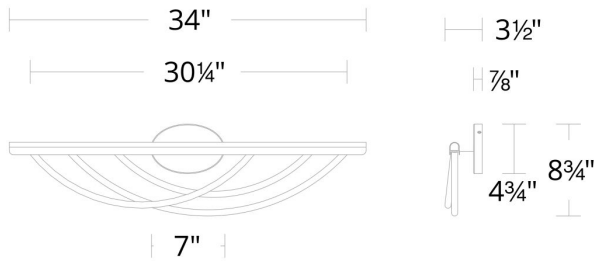

# Swoop

WS-32434

**PRODUCT DESCRIPTION**

Loops of light. Suspended from a straight bar, soft swags of silica tubing emit an otherworldly glow.

**FEATURES**

- Driver concealed within the canopy
- Fixed illuminated silica strands
- Not recommended for dimming @220V

WS-32434

Model & Size	Color Temp	Finish	LED Watts	LED Lumens	Delivered Lumens
WS-32434 34"	3000K	BK Black	20W	1927	983
	3000K	BN Brushed Nickel	20W	1927	983

Example: **WS-32434-BN**

For custom requests please contact [customs@modernforms.com](mailto:customs@modernforms.com)