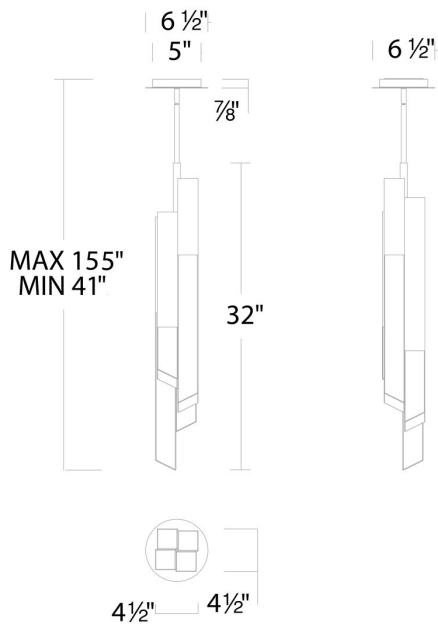

Architectural appeal is yours with the Montage pendant light. Cantilevered columns of reclaimed K5 crystal extend from a sturdy frame, creating alluring, 3000K illumination from hidden LEDs.

FEATURES

- Driver concealed within the canopy
- Artisanal reclaimed K5 crystal shade
- Spin-on round canopy with minimal hardware
- Three 12" and one 6" down rods included (additional sold separately)
- Slope ceiling adaptable. Hang straight swivel.
- Not recommended for dimming @220V

SPECIFICATIONS

Rated Life	50,000 Hours
Standards	ETL, cETL,Damp Location Listed,Title 24 JA8: 2019 Compliant
Input	120-277 VAC,50/60Hz
Dimming	ELV: 100-5%,TRIAC: 100-5%
Color Temp	3000K
CRI	90
Construction	Extruded aluminum frame with K5 crystal fused acrylic shade

REPLACEMENT PARTS

- RPL-ROD-IN06-BK-01 - 6" Rod
- RPL-ROD-IN06-BN2-1 - 6" Rod
- RPL-ROD-IN12-BK-01 - 12" Rod
- RPL-ROD-IN12-BN2-1 - 12" Rod

PD-54428

Model & Size	Color Temp	Finish	LED Watts	LED Lumens	Delivered Lumens
PD-54432 32"	3000K 3000K	BK Black BN Brushed Nickel	29.2W 29.2W	1714 1714	1645 1645