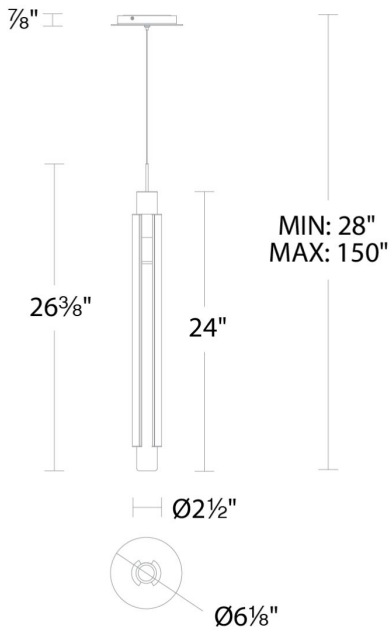

Project: _____

Location: _____

Fixture Type: _____

Catalog Number: _____

AVAILABLE FINISHES:

Saber

PD-48424

PRODUCT DESCRIPTION

Cutting edge. Warm LED light is guided through a column of elegant Spanish Alabaster bound with a gleaming wrapped band.

FEATURES

- Driver concealed within the canopy
- First class quality Spanish alabaster
- Natural alabaster with unique veining in each crafted piece
- Spin-on round canopy with minimal hardware
- Thin powered aircraft cables provide an ultra clean look for adjustable suspension height
- Patented design
- Not recommended for dimming @220V

SPECIFICATIONS

| | |
|--------------|--|
| Rated Life | 50,000 Hours |
| Standards | ETL, cETL,Damp Location Listed |
| Input | 120-277 VAC,50/60Hz |
| Dimming | ELV: 100-5%,TRIAC: 100-10% |
| Color Temp | 3000K |
| CRI | 90 |
| Construction | Extruded aluminum frame with alabaster shade |

PD-48424

| Model & Size | Color Temp | Finish | LED Watts | LED Lumens | Delivered Lumens |
|--------------|----------------|---------------------------|----------------|--------------|------------------|
| PD-48424 24" | 3000K 3000K | AB Aged Brass BK Black | 28.3W 28.3W | 1680 1680 | 452 452 |