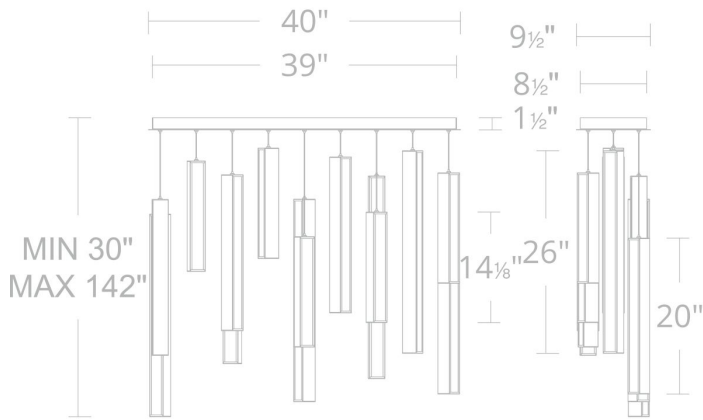

**FEATURES**

- Driver concealed within the canopy
- Thin powered aircraft cables provide an ultra clean look for adjustable suspension height

**SPECIFICATIONS**

Rated Life	50,000 Hours
Standards	ETL, cETL, Damp Location Listed
Input	120-277 VAC, 50/60Hz
Dimming	ELV, 0-10V, TRIAC
Color Temp	3000K
CRI	90
Construction	Aluminum body with acrylic diffuser

PD-64814L

Model & Size	Color Temp & CRI	Watt	Lumens	Finish
PD-64814L 40" - 14 Lights	3000K 90	120W	11610	BK/AB-BK Black/Aged Brass & Black

Example: **PD-64814L-BK/AB-BK**

For custom requests please contact [customs@modernforms.com](mailto:customs@modernforms.com)

PD-64823L

Model & Size	Color Temp & CRI	Watt	Lumens	Finish
PD-64823L 54" - 23 Lights	3000K 90	200W	19210	BK/AB-BK Black/Aged Brass & Black

Example: **PD-64823L-BK/AB-BK**

For custom requests please contact [customs@modernforms.com](mailto:customs@modernforms.com)