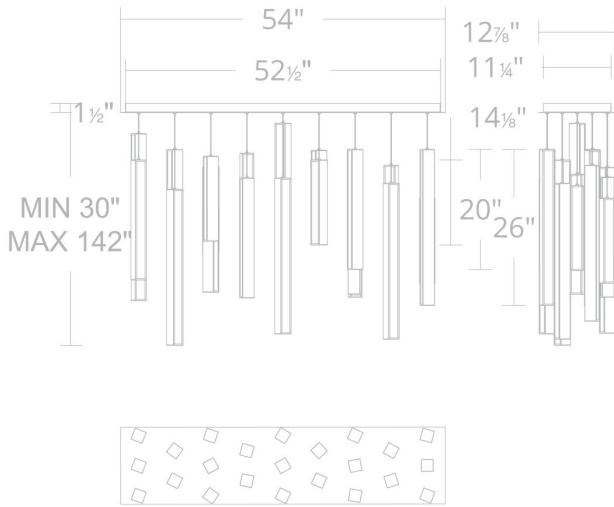

PD-64814L

Model & Size	Color Temp & CRI	Watt	Lumens	Finish
PD-64814L 40" - 14 Lights	3000K 90	120W	11610	BK/AB-BK Black/Aged Brass & Black

Example: **PD-64814L-BK/AB-BK**

For custom requests please contact [customs@modernforms.com](mailto:customs@modernforms.com)

PD-64823L

Model & Size	Color Temp & CRI	Watt	Lumens	Finish
PD-64823L 54" - 23 Lights	3000K 90	200W	19210	BK/AB-BK Black/Aged Brass & Black

Example: **PD-64823L-BK/AB-BK**

For custom requests please contact [customs@modernforms.com](mailto:customs@modernforms.com)