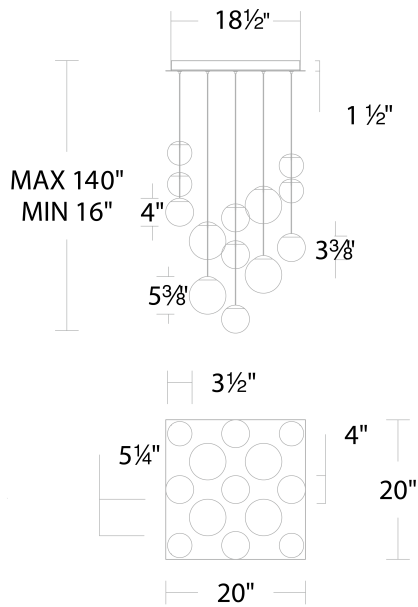

SPECIFICATIONS

Rated Life	50,000 Hours
Standards	ETL, cETL,Damp Location Listed
Input	120-277 VAC,50/60Hz
Dimming	ELV, 0-10V, TRIAC
Color Temp	2700K/3000K/3500K/4000K
CRI	90
Construction	Spun aluminum frame with alabaster shade

PD-34425S

Model & Size	Color Temp & CRI	Watt	Lumens	Finish
PD-34425S 28" - 25 Lights	2700K/3000K/	197W	8996	AB Aged Brass
	90	197W	8996	BK Black
	2700K/3000K/			
	90			

Example: **PD-34425S-BK**

For custom requests please contact customs@modernforms.com