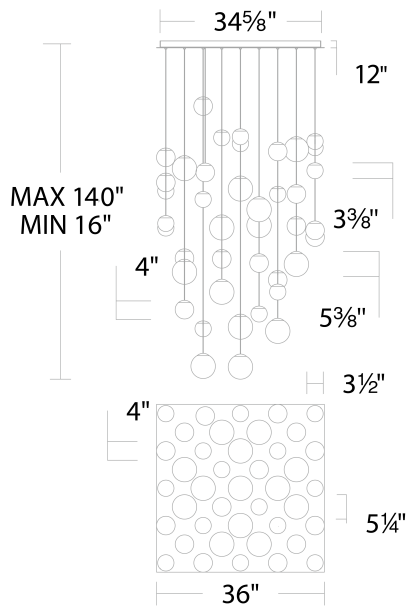

PD-34441S

Model & Size	Color Temp & CRI	Watt	Lumens	Finish
PD-34441S 36" - 41 Lights	2700K/3000K/	317W	15376	AB Aged Brass
	90	317W	15376	BK Black
	2700K/3000K/			
	90			

Example: **PD-34441S-BK**

For custom requests please contact customs@modernforms.com