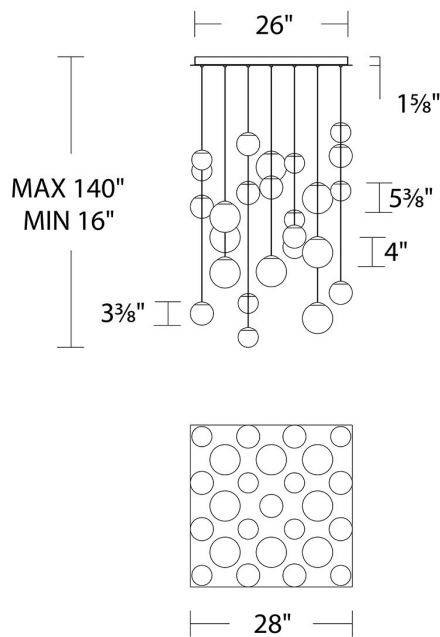

PD-34425S

Model & Size	Color Temp & CRI	Watt	Lumens	Finish
PD-34425S 28" - 25 Lights	2700K/3000K/	197W	8996	AB Aged Brass
	90	197W	8996	BK Black
	2700K/3000K/			
	90			

Example: **PD-34425S-BK**

For custom requests please contact customs@modernforms.com