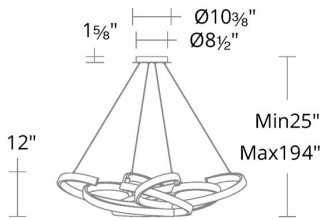

Model & Size	Color Temp	Finish	LED Watts	LED Lumens	Delivered Lumens
PD-22452 52"	3000K	BK Black	104.2W	9010	4595

Example: **PD-22452-BK**

For custom requests please contact customs@modernforms.com