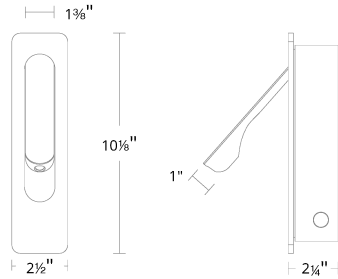

BL-19510

REPLACEMENT PARTS

HDW-KS25-MA - Hardware Pack

Model & Size	Color Temp	Finish	LED Watts	LED Lumens	Delivered Lumens
BL-19510 10"	3000K	AB Aged Brass	3.6W	196	142
	3000K	BK Black	3.6W	196	142
	3000K	BN Brushed Nickel	3.6W	196	142

Example: **BL-19510-BN**

For custom requests please contact customs@modernforms.com