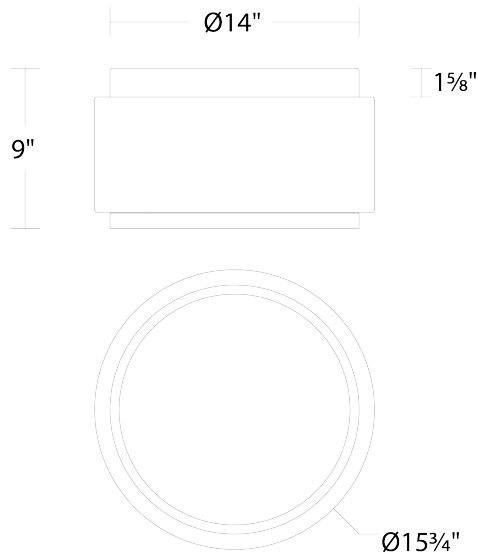

FM-12516

Project:

Location:

Fixture Type:

Catalog Number:

AVAILABLE FINISHES:

Preston

FM-12516

PRODUCT DESCRIPTION

Elevate your ceiling with the elegant Preston flush mount light defined by its dramatic opal shade encased in a polished circular frame. The etched shade softly diffuses the light from integrated, color temperature selectable LEDs, creating a warm and inviting glow.

FEATURES

- ACLED driverless technology
- Mouth blown opal glass
- Built in color temperature adjustability. Switch from 2700K/3000K/3500K/4000K

SPECIFICATIONS

Rated Life	50,000 Hours
Standards	ETL, cETL,Damp Location Listed, Title 24 JA8: 2019 Compliant
Input	120 VAC, 50/60Hz
Dimming	ELV: 100-10%, TRIAC: 100-10%
Color Temp	2700K, 3000K, 3500K, 4000K
CRI	90
Construction	Aluminum frame with mouth blown glass diffuser

REPLACEMENT PARTS

RPL-GLA-12516 - Opal Glass

Model & Size	Color Temp	Finish	LED Watts	LED Lumens	Delivered Lumens
FM-12516 16"	2700K	AB Aged Brass	27.6W	2884	1644
	2700K	BK Black	27.6W	2884	1644
	3000K	AB Aged Brass	27.6W	2924	1666
	3000K	BK Black	27.6W	2924	1666
	3500K	AB Aged Brass	27.6W	3047	1731
	3500K	BK Black	27.6W	3047	1731
	4000K	AB Aged Brass	27.6W	3045	1728
	4000K	BK Black	27.6W	3045	1728

Example: **FM-12516-40-BK**

For custom requests please contact customs@modernforms.com