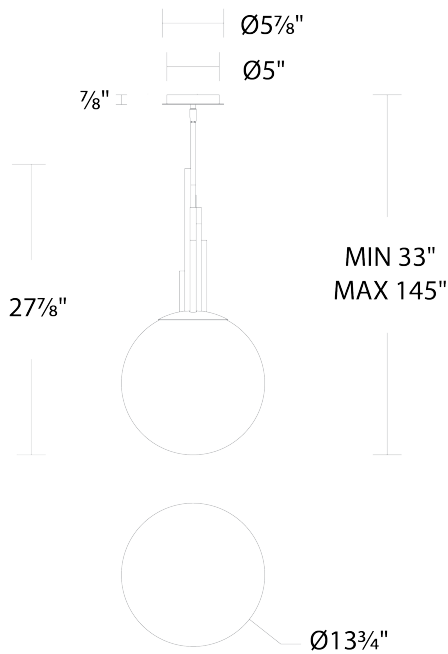

PD-60514

Project:

Location:

Fixture Type:

Catalog Number:

AVAILABLE FINISHES:

Sybil

PD-60514

PRODUCT DESCRIPTION

Showcasing Art Deco elegance with its layered cantilevered bars, the graceful Sybil pendant exudes a sleek, modern aesthetic. A minimalist round globe shade illuminated by color temperature selectable LEDs enhances the sense of order and balance, emerging gracefully from the pendant's clean, structured lines.

FEATURES

- Driver concealed within the canopy
- Crowned with decorative hardware
- Includes hang straight swivel for sloped ceiling installation
- Spin-on round canopy with minimal hardware
- Three 12" and one 6" down rods included (additional sold separately)
- Built in color temperature adjustability. Switch from 2700K/3000K/3500K/4000K

SPECIFICATIONS

Rated Life	50,000 Hours
Standards	ETL, cETL,Damp Location Listed, Title 24 JA8: 2019 Compliant
Input	120-277 VAC, 50/60Hz
Dimming	ELV: 100-10%, TRIAC: 100-10%
Color Temp	4000K, 3500K, 3000K, 2700K
CRI	90
Construction	Aluminum frame with mouth blown opal glass diffuser

REPLACEMENT PARTS

- RPL-GLA-52313 - Opal Glass
- RPL-ROD-IN06-AB - 6" AB Replacement Rod
- RPL-ROD-IN06-NB - 6" NB Replacement Rod
- RPL-ROD-IN12-AB - 12" AB Replacement Rod
- RPL-ROD-IN12-NB - 12" NB Replacement Rod

Model & Size	Color Temp	Finish	LED Watts	LED Lumens	Delivered Lumens
PD-60514 14"	2700K	AB Aged Brass	20.1W	2174	2149
	2700K	NB Polished Black Nickel	20.1W	2174	2149
	3000K	AB Aged Brass	20.1W	2286	2239
	3000K	NB Polished Black Nickel	20.1W	2286	2239
	3500K	AB Aged Brass	20.1W	2324	2274
	3500K	NB Polished Black Nickel	20.1W	2324	2274
	4000K	AB Aged Brass	20.1W	2277	2224
	4000K	NB Polished Black Nickel	20.1W	2277	2224

Example: **PD-60514-40-NB**

For custom requests please contact customs@modernforms.com