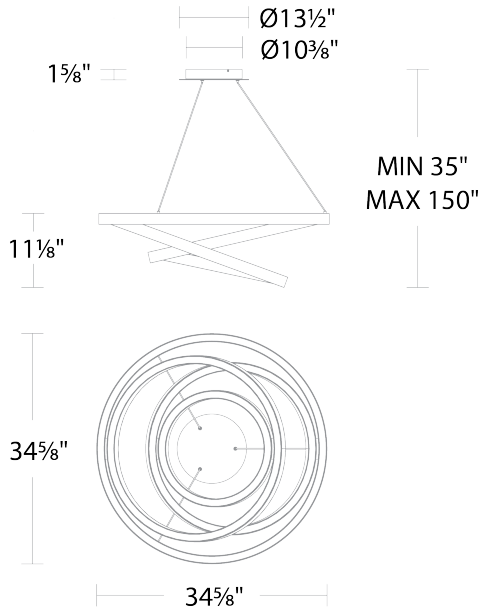

Project: _____

Location: _____

Fixture Type: _____

Catalog Number: _____

AVAILABLE FINISHES:

Storm Chaser

PD-74535

PRODUCT DESCRIPTION

PD-74535

Model & Size	Color Temp	Finish	LED Watts	LED Lumens	Delivered Lumens
PD-74535 35"	2700K	BK Black	144W	8939	4043
	3000K	BK Black	144W	9311	4190
	3500K	BK Black	144W	9534	4269
	4000K	BK Black	144W	9544	4251