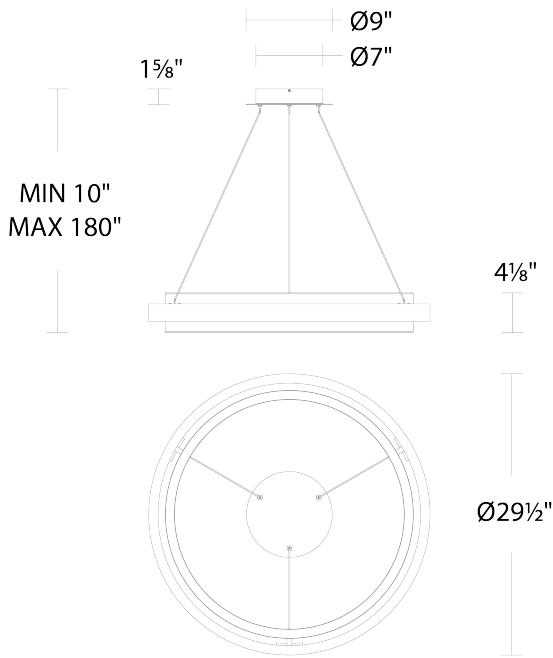

Project: _____

Location: _____

Fixture Type: _____

Catalog Number: _____

AVAILABLE FINISHES:

Delaney

PD-88529

PRODUCT DESCRIPTION

PD-88529

Model & Size	Color Temp	Finish	LED Watts	LED Lumens	Delivered Lumens
PD-88529 29"	3000K	BK/DW Black/Dark Walnut	39.6W	3469	2286

Example: **PD-88529-BK/DW**

For custom requests please contact customs@modernforms.com

PD-88536

Model & Size	Color Temp	Finish	LED Watts	LED Lumens	Delivered Lumens
PD-88536 36"	3000K	BK/DW Black/Dark Walnut	55.6W	4611	2118

Example: **PD-88536-BK/DW**

For custom requests please contact customs@modernforms.com