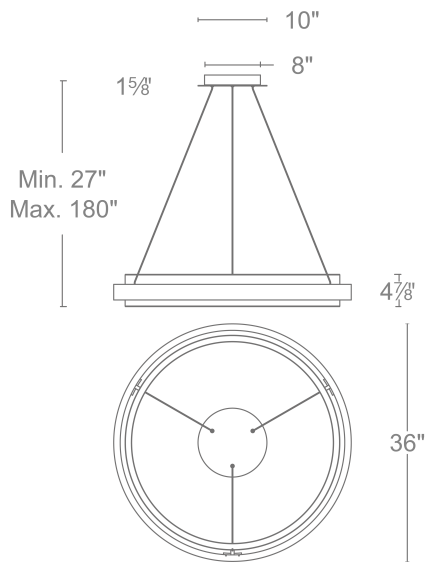

PD-88536

Model & Size	Color Temp	Finish	LED Watts	LED Lumens	Delivered Lumens
PD-88536 36"	3000K	BK/DW Black/Dark Walnut	55.6W	4611	2118

Example: **PD-88536-BK/DW**

For custom requests please contact customs@modernforms.com