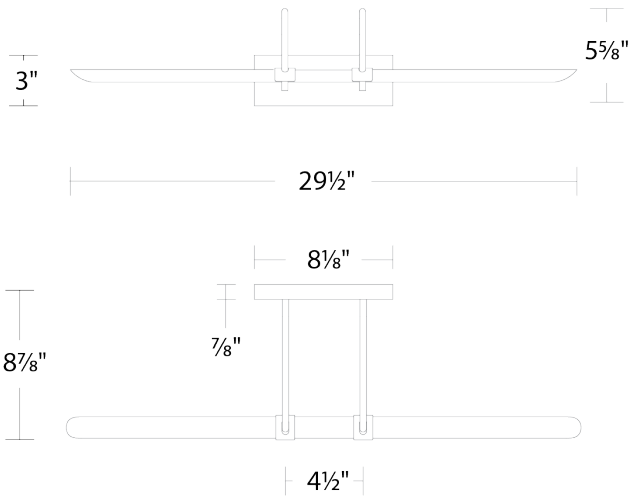

Project: _____

Location: _____

Fixture Type: _____

Catalog Number: _____

AVAILABLE FINISHES:

Ansel

PL-36530

PRODUCT DESCRIPTION

With its sleek, understated design, the Ansel picture light enhances your artwork without drawing attention to itself. The slim, tubular head rotates for precise lighting, allowing you to easily position the beam to perfectly illuminate your chosen piece with color temperature selectable LEDs. "

FEATURES

- Driver concealed within the canopy
- Rotatable light bar up to 70 degree to direct light as desired
- Conversion plate included to accommodate 4" junction box
- Trimless spackle cover available for 4" square junction box recessed in drywall thicknesses of 1/2", 5/8", 1", and 1-1/4"; accessory not included and can be ordered separately (model# MKCP-3040-WT)
- Built in color temperature adjustability. Switch from 2700K/3000K/3500K

SPECIFICATIONS

Rated Life	50,000 Hours
Standards	ETL, cETL,Damp Location Listed
Input	120-277 VAC,50/60Hz
Dimming	ELV: 100-10%,TRIAC: 100-10%
Color Temp	2700K,3000K,4000K,3500K
CRI	90
Construction	Aluminum frame with acrylic diffuser

PL-36530

REPLACEMENT PARTS

- HDW-SY25-MA - Hardware Pack
- N/A - Hardware Pack

Model & Size	Color Temp	Finish	LED Watts	LED Lumens	Delivered Lumens
PL-36530 30"	2700K	AB Aged Brass	25.5W	1900	1498
	2700K	BK Black	25.5W	1900	1498
	3000K	AB Aged Brass	25.5W	1900	1613
	3000K	BK Black	25.5W	1900	1613
	3500K	AB Aged Brass	25.5W	1900	1685
	3500K	BK Black	25.5W	1900	1685
	4000K	AB Aged Brass	25.5W	1900	1661
	4000K	BK Black	25.5W	1900	1661

Example: **PL-36530-40-BK**

For custom requests please contact customs@modernforms.com