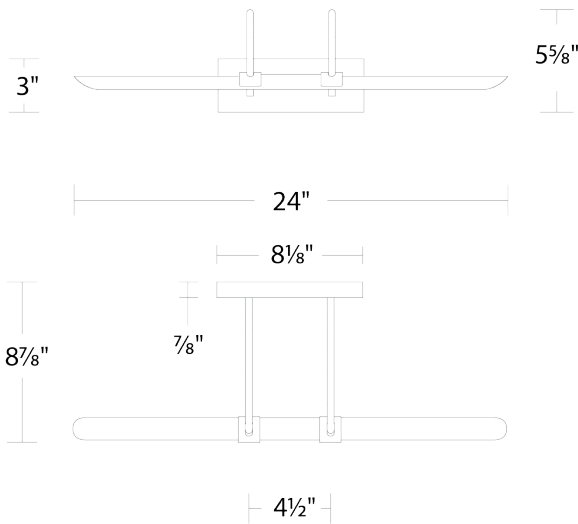

PL-36524

REPLACEMENT PARTS

- HDW-SY25-MA - Hardware Pack
- N/A - Hardware Pack

Model & Size	Color Temp	Finish	LED Watts	LED Lumens	Delivered Lumens
PL-36524 24"	2700K	AB Aged Brass	19.5W	1500	1186
	2700K	BK Black	19.5W	1500	1186
	3000K	AB Aged Brass	19.5W	1500	1260
	3000K	BK Black	19.5W	1500	1260
	3500K	AB Aged Brass	19.5W	1500	1324
	3500K	BK Black	19.5W	1500	1324
	4000K	AB Aged Brass	19.5W	1500	1306
	4000K	BK Black	19.5W	1500	1306

Example: **PL-36524-40-BK**

For custom requests please contact customs@modernforms.com