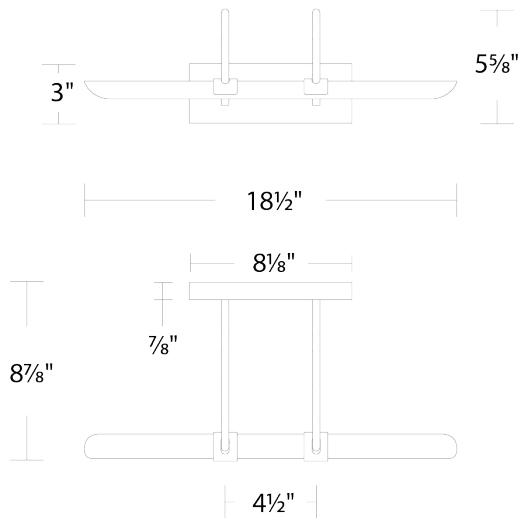

Project:

Location:

Fixture Type:

Catalog Number:

AVAILABLE FINISHES:

Ansel

PL-36518

PRODUCT DESCRIPTION

With its sleek, understated design, the Ansel picture light enhances your artwork without drawing attention to itself. The slim, tubular head rotates for precise lighting, allowing you to easily position the beam to perfectly illuminate your chosen piece with color temperature selectable LEDs. "

FEATURES

- Driver concealed within the canopy
- Rotatable light bar up to 70 degree to direct light as desired
- Conversion plate included to accommodate 4" junction box
- Trimless spackle cover available for 4" square junction box recessed in drywall thicknesses of 1/2", 5/8", 1", and 1-1/4"; accessory not included and can be ordered separately (model# MKCP-3040-WT)
- Built in color temperature adjustability. Switch from 2700K/3000K/3500K

SPECIFICATIONS

Rated Life	50,000 Hours
Standards	ETL, cETL,Damp Location Listed
Input	120-277 VAC,50/60Hz
Dimming	ELV: 100-10%,TRIAC: 100-10%
Color Temp	2700K,3000K,3500K,4000K
CRI	90
Construction	Aluminum frame with acrylic diffuser

PL-36518

REPLACEMENT PARTS

- HDW-SY25-MA - Hardware Pack
- N/A - Hardware Pack

Model & Size	Color Temp	Finish	LED Watts	LED Lumens	Delivered Lumens
PL-36518 19"	2700K	AB Aged Brass	15.9W	1100	846
	2700K	BK Black	15.9W	1100	846
	3000K	AB Aged Brass	15.9W	1100	919
	3000K	BK Black	15.9W	1100	919
	3500K	AB Aged Brass	15.9W	1100	979
	3500K	BK Black	15.9W	1100	979
	4000K	AB Aged Brass	15.9W	1100	946
	4000K	BK Black	15.9W	1100	946

Example: **PL-36518-40-BK**

For custom requests please contact customs@modernforms.com