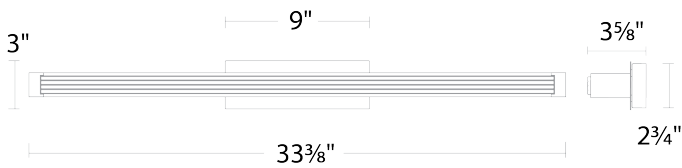

REPLACEMENT PARTS

RPL-GLA-3534 - Replacement Glass

WS-3533

Model & Size	Color Temp	Finish	LED Watts	LED Lumens	Delivered Lumens
WS-3533 33"	3000K	AB Aged Brass	23.4W	1799	1260
	3000K	BN Brushed Nickel	23.4W	1799	1260

Example: **WS-3533-BN**

For custom requests please contact customs@modernforms.com