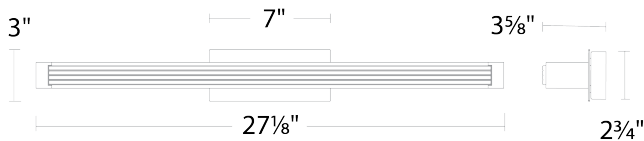

Project:

Location:

Fixture Type:

Catalog Number:

AVAILABLE FINISHES:

Skein

WS-3527

PRODUCT DESCRIPTION

The Skein bath vanity light is an elongated bar of V-cut seedy crystal, casting intricate striations of 3000K LED light. Mount either vertically or horizontally to suit your space.

FEATURES

- ACLED driverless technology
- V-cut K5 seedy crystal
- Conversion plate included to accommodate 4" junction box
- Trimless spackle cover available for 4" square junction box recessed in drywall thicknesses of 1/2", 5/8", 1", and 1-1/4"; accessory not included and can be ordered separately (model# MKCP-3040-WT)
- Built in color temperature adjustability. Switch from 2700K/3000K/3500K/4000K

SPECIFICATIONS

Rated Life	50,000 Hours
Standards	ETL, cETL, Damp Location Listed
Input	120 VAC, 50/60Hz
Dimming	ELV: 100-10%, TRIAC: 100-10%
Mounting	Can be mounted on wall in all orientations
Color Temp	3000K
CRI	90
Construction	Aluminum frame with seedy K5 crystal diffuser