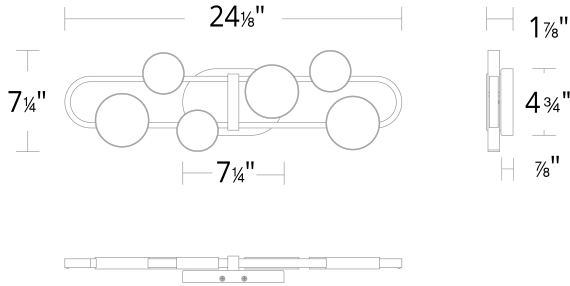

Project: _____

Location: _____

Fixture Type: _____

Catalog Number: _____

AVAILABLE FINISHES:

Tableau

WS-42525

PRODUCT DESCRIPTION

Ovals and rings intertwine in a striking geometric composition of clean, elegant lines, creating the Tableau wall sconce. Meticulously cut art glass shades are beautifully illuminated from the side by hidden, color temperature selectable LEDs, casting shimmering circles of light. This Deco-inspired wall sconce offers versatile installation options, allowing it to be mounted vertically or horizontally.

FEATURES

- Driver concealed within the canopy
- Meticulously cut, circular Tiffany art glass shades
- Built in color temperature adjustability. Switch from 2700K/3000K/3500K/4000K

SPECIFICATIONS

| | |
|---------------------|--|
| Rated Life | 50,000 Hours |
| Standards | ETL, cETL,Damp Location Listed |
| Input | 120-277 VAC,50/60Hz |
| Dimming | ELV: 100-10%,TRIAC: 100-10% |
| Mounting | Can be mounted on wall in all orientations |
| Color Temp | 2700K,3000K,3500K,4000K |
| CRI | 90 |
| Construction | Aluminum frame with cloudy glass diffuser |

WS-42525

| Model & Size | Color Temp | Finish | LED Watts | LED Lumens | Delivered Lumens |
|--------------|------------|----------|-----------|------------|------------------|
| WS-42525 24" | 2700K | BK Black | 19.4W | 1552 | 907 |
| | 3000K | BK Black | 19.4W | 1611 | 939 |
| | 3500K | BK Black | 19.4W | 1671 | 971 |
| | 4000K | BK Black | 19.4W | 1668 | 967 |