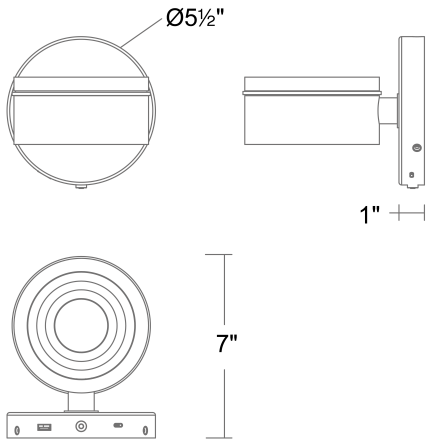

**FEATURES**

- Driver concealed within the canopy
- Natural stone features inclusions and variations in color and texture in each crafted piece
- Articulating light source, up to 60 degrees horizontally
- Built-in USB & USB-C port at the base of the canopy
- Convenient On/Off toggle switch

**SPECIFICATIONS**

<b>Rated Life</b>	54000 Hours
<b>Standards</b>	ETL, cETL,Damp Location Listed
<b>Input</b>	120V,50/60Hz
<b>Color Temp</b>	3000K
<b>CRI</b>	90
<b>Construction</b>	Aluminum body, natural stone shade, and acrylic diffuser

BL248606

Model & Size	Color Temp	Finish	LED Watts	LED Lumens	Delivered Lumens
BL248606 6"	3000K	BV/BK Basalt Stone/Black	8.4W	519	342
	3000K	WV/AB Beige Travertine/Aged Brass	8.4W	519	342

Example: **BL248606-WV/AB**