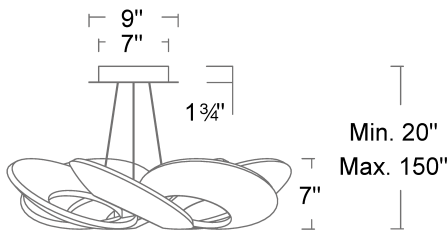

PD204630

Model & Size	Color Temp	Finish	LED Watts	LED Lumens	Delivered Lumens
PD204630 30"	2700K/3000K/3500K/4000K	BK Black	40.3W	3200	900

Example: **PD204630-BK**

For custom requests please contact customs@modernforms.com