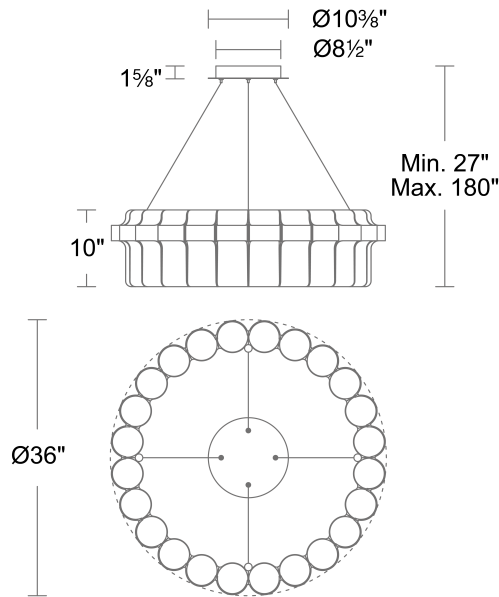

Project: _____

Location: _____

Fixture Type: _____

Catalog Number: _____

AVAILABLE FINISHES:

Gatlin

PD226636

PRODUCT DESCRIPTION

PD226636

Model & Size	Color Temp	Finish	LED Watts	LED Lumens	Delivered Lumens
PD226636 36"	2700K/3000K/3500K/4000K	BK/BN Black/Brushed Nickel	84W	4,055	3,530

Example: **PD226636-BK/BN**

For custom requests please contact customs@modernforms.com