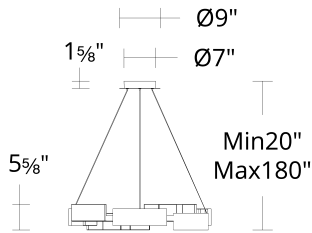

PD-232632

Model & Size	Color Temp	Finish	LED Watts	LED Lumens	Delivered Lumens
PD232632 32"	3000K (WAC Home 1800K-4000K)*	AB Aged Brass	37.2W	2140	927
	3000K (WAC Home 1800K-4000K)*	BK Black	37.2W	2140	927

Example: **PD232632-TWA-BK**

For custom requests please contact customs@modernforms.com