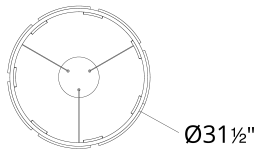

PD-232632

Model & Size	Color Temp	Finish	LED Watts	LED Lumens	Delivered Lumens
PD232632 32"	3000K (WAC Home 1800K-4000K)*	AB Aged Brass	37.2W	2140	927
	3000K (WAC Home 1800K-4000K)*	BK Black	37.2W	2140	927

Example: **PD232632-TWA-BK**

For custom requests please contact customs@modernforms.com