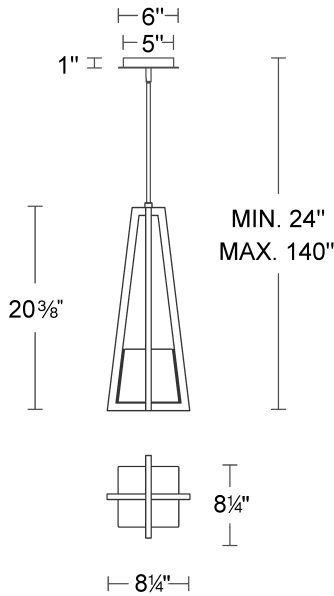

FEATURES

- Driver concealed within the canopy
- Artisanal cast glass
- Square shaped canopy
- Three 12" and one 6" down rods included (additional sold separately)
- Slope ceiling adaptable. Hang straight swivel.

REPLACEMENT PARTS

- RPL-RODIN06-886-AB - 6" rod (AB finish)
- RPL-RODIN06-886-BK - 6" rod (BK finish)
- RPL-RODIN12-886-AB - 12" rod (AB finish)
- RPL-RODIN12-886-BK - 12" rod (BK finish)

PD284620

Model & Size	Color Temp	Finish	LED Watts	LED Lumens	Delivered Lumens
PD284620 20"	3000K	AB Aged Brass	19.6W	386	221
	3000K	BK Black	19.6W	386	221