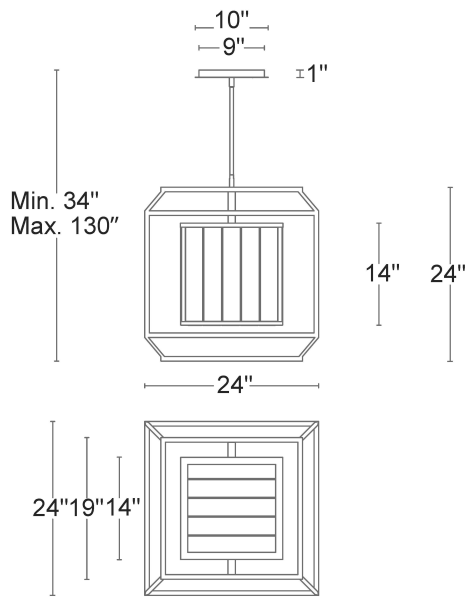

**FEATURES**

- Driver concealed within the canopy
- Natural white jade stone features unique veining and color variation
- Square shaped canopy
- Three 12" and one 6" down rods included (additional sold separately)
- Slope ceiling adaptable. Hang straight swivel.
- Built in color temperature adjustability. Switch from 2700K/3000K/3500K/4000K
- NEC CODE (314.24) requires that ceiling outlet boxes in the U.S. support up to 50 lbs.
- This fixture exceeds 50 lbs. and must be installed using a U.L. listed outlet box approved for up to 75 lbs. or supported independently of the outlet box

**REPLACEMENT PARTS**

- RPL-ROD-IN06-BU - 6" Rod
- RPL-ROD-IN12-BU - 12" Rod

PD602624

Model & Size	Color Temp	Finish	LED Watts	LED Lumens	Delivered Lumens
PD602624 24"	2700K/3000K/3500K/4000K	BU Burnished Brass	62.2W	4000	3793