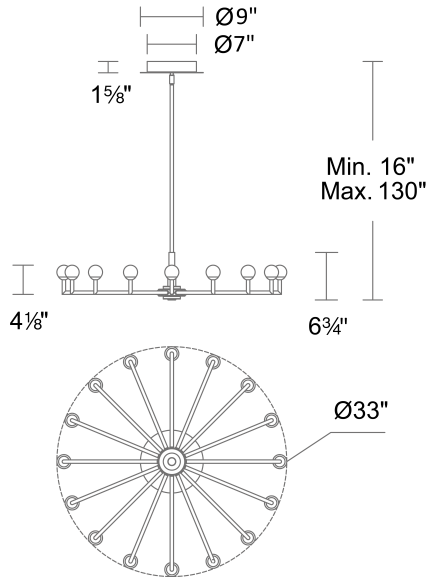

Project:

Location:

Fixture Type:

Catalog Number:

AVAILABLE FINISHES:

Glamis

PD606633

PRODUCT DESCRIPTION

FEATURES

- Driver concealed within the canopy
- Premium natural Spanish alabaster stone features unique veining and color variation
- Spin on round canopy with minimal hardware
- Three 12" and one 6" down rods included (additional sold separately)
- Slope ceiling adaptable. Hang straight swivel.

SPECIFICATIONS

Rated Life	50,000 Hours
Standards	ETL, cETL,Damp Location Listed
Input	120-277 VAC,50/60Hz
Dimming	ELV, 0-10V, TRIAC
Color Temp	3000K
CRI	90
Construction	Die cast aluminum body with alabaster shade

PD606633

REPLACEMENT PARTS

- RPL-ROD-IN06-VB-01 - 6" Rod (VB finish)
- RPL-ROD-IN06-BK-01 - 6" Rod (BK finish)
- RPL-ROD-IN12-VB-01 - 12" Rod (VB finish)
- RPL-ROD-IN12-BK-01 - 12" Rod (BK finish)

Model & Size	Color Temp	Finish	LED Watts	LED Lumens	Delivered Lumens
PD606633 33"	3000K 3000K	BK Black VB Vintage Brass	40.7W 40.7W	3893 3893	1566 1566