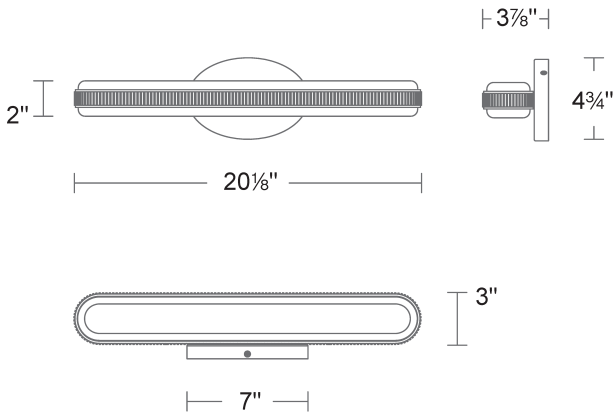

Architectural Form. Elevated Function. The Mainline Wall Sconce brings refined geometry and layered light into perfect harmony. Its elongated silhouette, crafted from luminous opal glass, diffuses a warm, inviting glow both upward and downward, creating a sophisticated interplay of light and shadow. A curved decorative trim, adds sculptural detail, transforming this bath sconce from a functional fixture into a refined architectural element. Ideal for modern bathrooms, corridors, or living spaces, Mainline balances minimalist design with impactful illumination. Its clean lines, warm radiance, and thoughtful detailing embody the Modern Forms philosophy: lighting that transcends function to become an integral part of the architecture itself.

FEATURES

- Driver concealed within the canopy
- Opal glass diffuser
- Decorative ribbed accent
- Oval shaped canopy
- Built in color temperature adjustability. Switch from 2700K/3000K/3500K/4000K

SPECIFICATIONS

Rated Life	54000 Hours
Standards	ETL, cETL,Damp Location Listed,Title 24 JA8: 2025 Compliant
Input	120-277 VAC,50/60Hz
Dimming	ELV: 100-10%,TRIAC: 100-10%
Mounting	Can be mounted on wall in all orientations
Color Temp	2700K/3000K/3500K/4000K
CRI	90
Construction	Aluminum frame and opal glass diffuser

REPLACEMENT PARTS

- RPL-GLA-230620-1 - Top Glass
- RPL-GLA-230620-2 - Bottom Glass
- RPL-LED-230620 - Replacement LED

WS230620

Model & Size	Color Temp	Finish	LED Watts	LED Lumens	Delivered Lumens
WS230620 20"	2700K/3000K/3500K/4000K	AB Aged Brass	20.3W	2169	1042
	2700K/3000K/3500K/4000K	BN Brushed Nickel	20.3W	2169	1042

Example: **WS230620-BN**

For custom requests please contact customs@modernforms.com