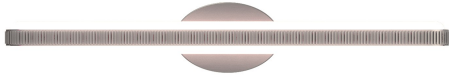

Project:

Location:

Fixture Type:

Catalog Number: