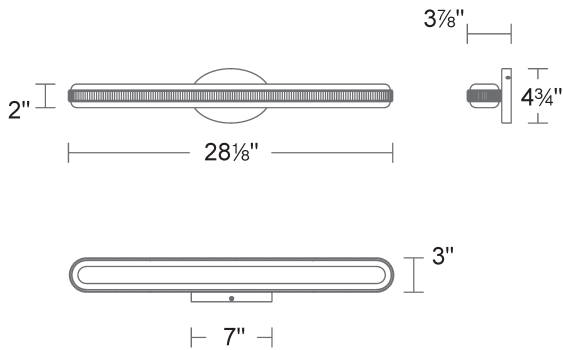

Architectural Form. Elevated Function. The Mainline Wall Sconce brings refined geometry and layered light into perfect harmony. Its elongated silhouette, crafted from luminous opal glass, diffuses a warm, inviting glow both upward and downward, creating a sophisticated interplay of light and shadow. A curved decorative trim, adds sculptural detail, transforming this bath sconce from a functional fixture into a refined architectural element. Ideal for modern bathrooms, corridors, or living spaces, Mainline balances minimalist design with impactful illumination. Its clean lines, warm radiance, and thoughtful detailing embody the Modern Forms philosophy: lighting that transcends function to become an integral part of the architecture itself.

FEATURES

- Driver concealed within the canopy
- Opal glass diffuser
- Decorative ribbed accent
- Oval shaped canopy
- Built in color temperature adjustability. Switch from 2700K/3000K/3500K/4000K

SPECIFICATIONS

Rated Life	54000 Hours
Standards	ETL, cETL,Damp Location Listed,Title 24 JA8: 2025 Compliant
Input	120-277 VAC,50/60Hz
Dimming	ELV: 100-10%,TRIAC: 100-10%
Mounting	Can be mounted on wall in all orientations
Color Temp	2700K/3000K/3500K/4000K
CRI	90
Construction	Aluminum frame and opal glass diffuser

REPLACEMENT PARTS

- RPL-GLA-230628-1 - Top Glass
- RPL-GLA-230628-2 - Bottom Glass
- RPL-LED-230628 - Replacement LED

WS230628

Model & Size	Color Temp	Finish	LED Watts	LED Lumens	Delivered Lumens
WS230628 28"	2700K/3000K/3500K/4000K	AB Aged Brass	29W	2815	1380
		BN Brushed Nickel	29W	2815	1380
	2700K/3000K/3500K/4000K				

Example: **WS230628-BN**

For custom requests please contact customs@modernforms.com