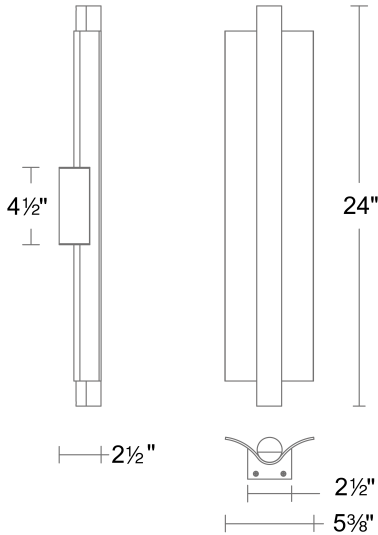

WS242624

Project:

Location:

Fixture Type:

Catalog Number:

AVAILABLE FINISHES:

Rapper

WS242624

PRODUCT DESCRIPTION

Sculptural Glow. Sophisticated Geometry. The Rapper Wall Sconce blends bold form with refined illumination, creating a statement piece that elevates modern interiors. Its cloudy acrylic diffuser emits a soft, atmospheric glow, while a curved architectural frame adds depth, dimension, and visual intrigue. Sleek, slender, and sculptural, Rapper transforms walls into art — bringing warmth and style to contemporary bathrooms, hallways, and living spaces. Rapper is designed to complement a range of modern design narratives — from minimalist to luxe industrial. Precision craftsmanship and thoughtful detailing make it more than a source of light: it's a luminous design feature that enhances the mood and architecture of any space.

FEATURES

- Curved frame with artisan crafted hazy cloud acrylic
- Each unique piece lends itself to variations in milkyiness
- Conversion plate included for 4" junction box
- Trimless spackle cover available for 4" square junction box recessed in drywall thicknesses of 1/2", 5/8", 1", and 1-1/4"; accessory not included and can be ordered separately (model# MKCP-3040-WT)

SPECIFICATIONS

Rated Life	54000 Hours
Standards	ETL, cETL,Damp Location Listed
Input	120 VAC,50/60Hz
Dimming	ELV: 100-10%,TRIAC: 100-10%
Mounting	Can be mounted on wall in all orientations
Color Temp	3000K
CRI	90
Construction	Extruded aluminum frame with decorative acrylic diffuser

Model & Size	Color Temp	Finish	LED Watts	LED Lumens	Delivered Lumens
WS242624 24"	3000K	AB Aged Brass	11.2W	822	570
	3000K	BK Black	11.2W	822	570

Example: **WS242624-BK**

For custom requests please contact customs@modernforms.com