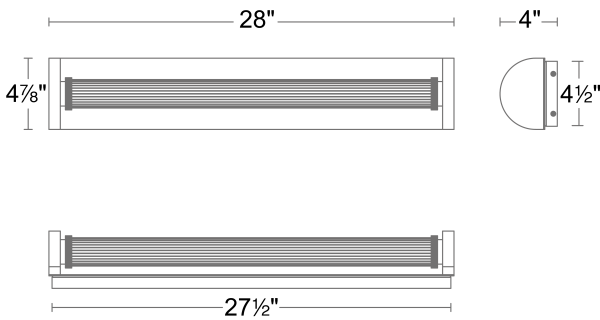

Project:

Location:

Fixture Type:

Catalog Number:

AVAILABLE FINISHES:

Iconix

WS266628

PRODUCT DESCRIPTION

Geometric Purity. The Iconix Wall Sconce asserts a commanding presence, embodying geometric purity and cultured illumination for the modern bath. Each sconce is an uncompromising marvel of modern transitional design, featuring a distinct combination of clear fluted glass and opal glass, meticulously arranged to create an enchanting interplay of texture and light. 4CCT LED light is diffused through these elements, casting a multi-dimensional glow that defines and elevates the space. ICONIX luminaires are charismatic statements of architectural elegance, transforming functional lighting into captivating works of art that resonate with modern sophistication.

FEATURES

- Driver concealed within the canopy
- Clear fluted glass encases an inner PC diffuser
- Built in color temperature adjustability. Switch from 2700K/3000K/3500K/4000K

SPECIFICATIONS

Rated Life	54000 Hours
Standards	ETL, cETL,Damp Location Listed,Title 24 JA8: 2025 Compliant
Input	120-277 VAC,50/60Hz
Dimming	ELV: 100-10%,TRIAC: 100-5%
Mounting	Can be mounted on wall in all orientations
Color Temp	2700K/3000K/3500K/4000K
CRI	90
Construction	Aluminum frame, clear blown ribbed glass shade, and PC diffuser

WS266628

REPLACEMENT PARTS

RPL-GLA-266628 - Replacement Glass

Model & Size	Color Temp	Finish	LED Watts	LED Lumens	Delivered Lumens
WS266628 28"	2700K/3000K/3500K/4000K	AB Aged Brass	20.3W	1703	1635
	2700K/3000K/3500K/4000K	PN Polished Nickel	20.3W	1703	1635

Example: **WS266628-PN**

For custom requests please contact customs@modernforms.com