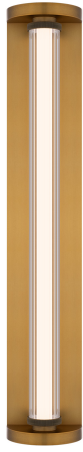

Project:

Location:

Fixture Type:

Catalog Number: