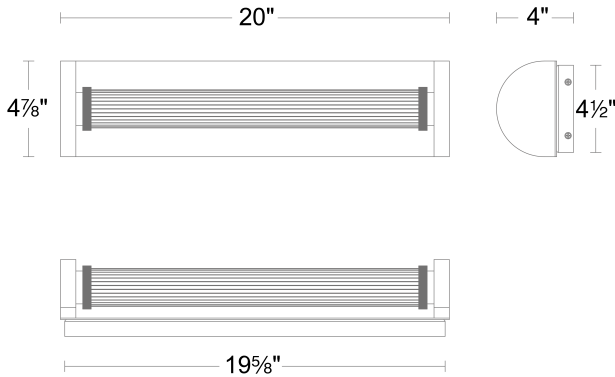

# Iconix

WS266620

**PRODUCT DESCRIPTION**

Geometric Purity. The Iconix Wall Sconce asserts a commanding presence, embodying geometric purity and cultured illumination for the modern bath. Each sconce is an uncompromising marvel of modern transitional design, featuring a distinct combination of clear fluted glass and opal glass, meticulously arranged to create an enchanting interplay of texture and light. 4CCT LED light is diffused through these elements, casting a multi-dimensional glow that defines and elevates the space. ICONIX luminaires are charismatic statements of architectural elegance, transforming functional lighting into captivating works of art that resonate with modern sophistication.

**FEATURES**

- Driver concealed within the canopy
- Clear fluted glass encases an inner PC diffuser
- Built in color temperature adjustability. Switch from 2700K/3000K/3500K/4000K

**SPECIFICATIONS**

Rated Life	54000 Hours
Standards	ETL, cETL, Damp Location Listed, Title 24 JA8: 2025 Compliant
Input	120-277 VAC, 50/60Hz
Dimming	ELV: 100-10%, TRIAC: 100-5%
Mounting	Can be mounted on wall in all orientations
Color Temp	2700K/3000K/3500K/4000K
CRI	90
Construction	Aluminum frame, clear blown ribbed glass shade, and PC diffuser

WS266620

**REPLACEMENT PARTS**

RPL-GLA-266620 - Replacement Glass

Model & Size	Color Temp	Finish	LED Watts	LED Lumens	Delivered Lumens
WS266620 20"	2700K/3000K/3500K/4000K	AB Aged Brass	14.9W	1138	1115
	2700K/3000K/3500K/4000K	PN Polished Nickel	14.9W	1138	1115