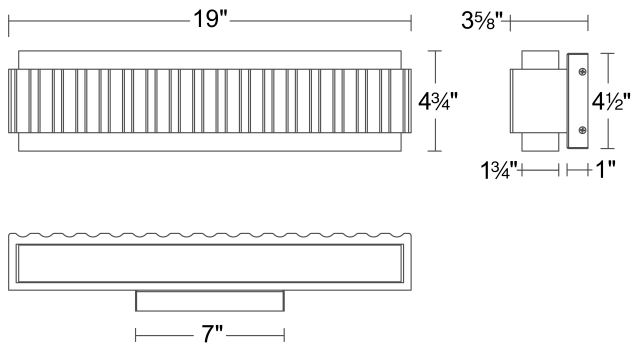

Project:

Location:

Fixture Type:

Catalog Number:

AVAILABLE FINISHES:

Magnate

WS270619

PRODUCT DESCRIPTION

Architectural Precision. Each Magnate bath sconce is an uncompromising testament to cultured design, featuring striking fluted panels of either Basalt or Travertine stone, meticulously juxtaposed with mitered glass. This unique composition creates an enchanting interplay of natural texture and refined brilliance, diffusing LED light with sophisticated grace. Designed for those who appreciate educated detailing, Magnate offers an elegant linear form that projects both functional illumination and a charismatic design statement. Magnate elevates the bath into a realm of curated luxury and modern artistry.

FEATURES

- Driver concealed within the canopy
- Natural stone features inclusions and variations in color and texture in each crafted piece
- Mitered glass diffuser
- Built in color temperature adjustability. Switch from 2700K/3000K/3500K/4000K

SPECIFICATIONS

Rated Life	54000 Hours
Standards	ETL, cETL,Damp Location Listed,Title 24 JA8: 2025 Compliant
Input	120-277 VAC,50/60Hz
Dimming	ELV: 100-10%,TRIAC: 100-5%
Mounting	Can be mounted on wall in all orientations
Color Temp	2700K/3000K/3500K/4000K
CRI	90
Construction	Aluminum frame, stone shade, and mitered glass diffuser

WS270619

Model & Size	Color Temp	Finish	LED Watts	LED Lumens	Delivered Lumens
WS270619 19"	2700K/3000K/3500K/4000K	BV/BK Basalt Stone/Black	19.8W	2131	1239
	2700K/3000K/3500K/4000K	WV/AB Beige Travertine/Aged Brass	19.8W	2131	1239

Example: **WS270619-WV/AB**

For custom requests please contact customs@modernforms.com