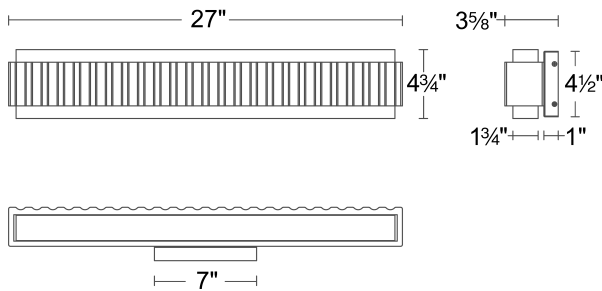

Project:

Location:

Fixture Type:

Catalog Number:

AVAILABLE FINISHES:

Magnate

WS270627

PRODUCT DESCRIPTION

Architectural Precision. Each Magnate bath sconce is an uncompromising testament to cultured design, featuring striking fluted panels of either Basalt or Travertine stone, meticulously juxtaposed with mitered glass. This unique composition creates an enchanting interplay of natural texture and refined brilliance, diffusing LED light with sophisticated grace. Designed for those who appreciate educated detailing, Magnate offers an elegant linear form that projects both functional illumination and a charismatic design statement. Magnate elevates the bath into a realm of curated luxury and modern artistry.

FEATURES

- Driver concealed within the canopy
- Natural stone features inclusions and variations in color and texture in each crafted piece
- Mitered glass diffuser
- Built in color temperature adjustability. Switch from 2700K/3000K/3500K/4000K

SPECIFICATIONS

Rated Life	54000 Hours
Standards	ETL, cETL,Damp Location Listed, Title 24 JA8: 2025 Compliant
Input	120-277 VAC, 50/60Hz
Dimming	ELV: 100-10%, TRIAC: 100-5%
Mounting	Can be mounted on wall in all orientations
Color Temp	2700K/3000K/3500K/4000K
CRI	90
Construction	Aluminum frame, stone shade, and mitered glass diffuser

WS270627

Model & Size	Color Temp	Finish	LED Watts	LED Lumens	Delivered Lumens
WS270627 27"	2700K/3000K/3500K/4000K	BV/BK Basalt Stone/Black	27.7W	2870	1492
	2700K/3000K/3500K/4000K	WV/AB Beige Travertine/Aged Brass	27.7W	2870	1492

Example: **WS270627-WV/AB**

For custom requests please contact customs@modernforms.com