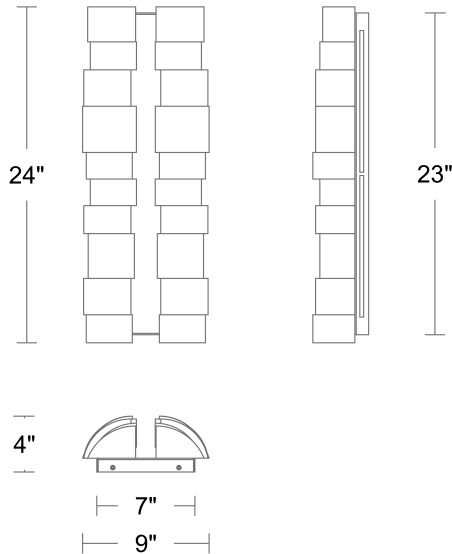

SPECIFICATIONS

Rated Life	54000 Hours
Standards	ETL, cETL, Wet Location Listed
Input	120-277 VAC, 50/60Hz
Dimming	ELV: 100-10%, TRIAC: 100-10%
Mounting	Can be mounted on wall in all orientations
Color Temp	2700K/3000K/3500K/4000K
CRI	90
Construction	Extruded aluminum frame with natural stone body and acrylic diffuser