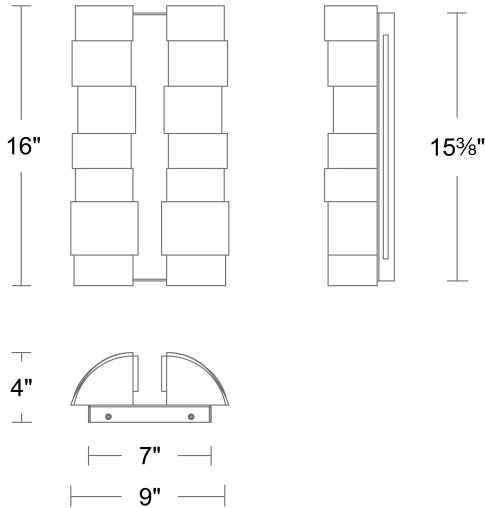

Project:

Location:

Fixture Type:

Catalog Number:

AVAILABLE FINISHES:

Formation

WSW210616

PRODUCT DESCRIPTION

Layered Luminescence. The Formation Outdoor Wall Light has a bold, sculptural presence, presenting an educated and artistic approach to outdoor lighting. Each sconce is a masterful arrangement of carved Basalt or Travertine elements, creating a textured, multi-dimensional form that is both ancient in spirit and strikingly modern. Uncompromising in its design, Formation delivers 4CCT LED light, producing an enchanting glow that dances across its natural surfaces and creates a charismatic effect. These luminaires elevate exterior walls into curated art installations, embodying a cultured aesthetic and unparalleled performance.

FEATURES

- Driver concealed within the canopy
- Ambient and sidelit illumination
- Natural stone features inclusions and variations in color and texture in each crafted piece
- Built in color temperature adjustability. Switch from 2700K/3000K/3500K/4000K

SPECIFICATIONS

Rated Life	54000 Hours
Standards	ETL, cETL, Wet Location Listed
Input	120-277 VAC, 50/60Hz
Dimming	ELV: 100-10%, TRIAC: 100-10%
Mounting	Can be mounted on wall in all orientations
Color Temp	2700K/3000K/3500K/4000K
CRI	90
Construction	Extruded aluminum frame with natural stone body and acrylic diffuser

WSW210616

Model & Size	Color Temp	Finish	LED Watts	LED Lumens	Delivered Lumens
WSW210616 16"	2700K/3000K/3500K/4000K	BV/BK Basalt Stone/Black	20.2W	507	301
	2700K/3000K/3500K/4000K	WV/BK Beige Travertine/Black	20.2W	507	301

Example: **WSW210616-WV/BK**

For custom requests please contact customs@modernforms.com