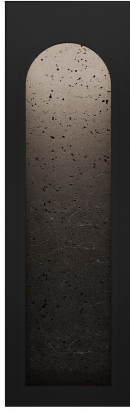

## Cadey

WSW246619

**PRODUCT DESCRIPTION**

Artisanal Downlight Drama. The Cadey Outdoor Wall Light presents a cultured approach to exterior illumination, blending artisanal aesthetics with modern performance. These organic outdoor sconces feature genuine Basalt panels, each meticulously chosen for its unique, enchanting texture, creating a statement that is both bold and naturally refined. 3000K LED downlight is paired with an open bottom design, casting a focused glow that highlights architectural details and ensures a charismatic welcome. CADEY luminaires are designed to integrate seamlessly into sophisticated exteriors, offering enduring beauty and exceptional light.

Model & Size	Color Temp	Finish	LED Watts	LED Lumens	Delivered Lumens
WSW246619 19"	3000K	BV/BK Basalt Stone/Black	17.4W	179	142

Example: **WSW246619-BV/BK**

For custom requests please contact [customs@modernforms.com](mailto:customs@modernforms.com)

## Cadey

WSW246624

**PRODUCT DESCRIPTION**

Artisanal Downlight Drama. The Cadey Outdoor Wall Light presents a cultured approach to exterior illumination, blending artisanal aesthetics with modern performance. These organic outdoor sconces feature genuine Basalt panels, each meticulously chosen for its unique, enchanting texture, creating a statement that is both bold and naturally refined. 3000K LED downlight is paired with an open bottom design, casting a focused glow that highlights architectural details and ensures a charismatic welcome. CADEY luminaires are designed to integrate seamlessly into sophisticated exteriors, offering enduring beauty and exceptional light.

Model & Size	Color Temp	Finish	LED Watts	LED Lumens	Delivered Lumens
WSW246624 24"	3000K	BV/BK Basalt Stone/Black	24.4W	172	127

Example: **WSW246624-BV/BK**

For custom requests please contact [customs@modernforms.com](mailto:customs@modernforms.com)