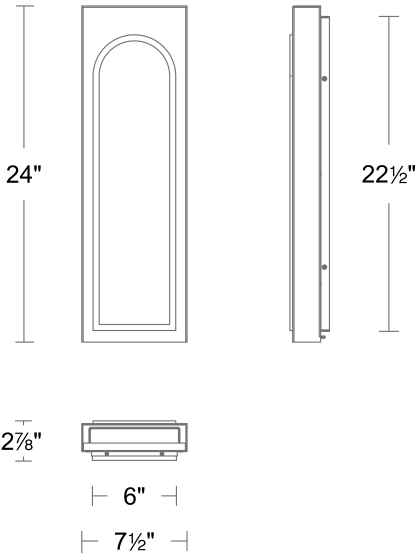

WSW246624

Project:

Location:

Fixture Type:

Catalog Number:

AVAILABLE FINISHES:

Cadey

WSW246624

PRODUCT DESCRIPTION

Artisanal Downlight Drama. The Cadey Outdoor Wall Light presents a cultured approach to exterior illumination, blending artisanal aesthetics with modern performance. These organic outdoor sconces feature genuine Basalt panels, each meticulously chosen for its unique, enchanting texture, creating a statement that is both bold and naturally refined. 3000K LED downlight is paired with an open bottom design, casting a focused glow that highlights architectural details and ensures a charismatic welcome. CADEY luminaires are designed to integrate seamlessly into sophisticated exteriors, offering enduring beauty and exceptional light.

FEATURES

- ACLED driverless technology
- Natural stone features inclusions and variations in color and texture in each crafted piece
- Open bottom for easy maintenance
- Patent Pending

SPECIFICATIONS

Rated Life	54000 Hours
Standards	ETL, cETL, Wet Location Listed
Input	120 VAC, 50/60Hz
Dimming	ELV: 100-10%, TRIAC: 100-5%
Color Temp	3000K
CRI	90
Construction	Aluminum body with natural stone shade and glass diffuser

Model & Size	Color Temp	Finish	LED Watts	LED Lumens	Delivered Lumens
WSW246624 24"	3000K	BV/BK Basalt Stone/Black	24.4W	172	127

Example: **WSW246624-BV/BK**

For custom requests please contact customs@modernforms.com