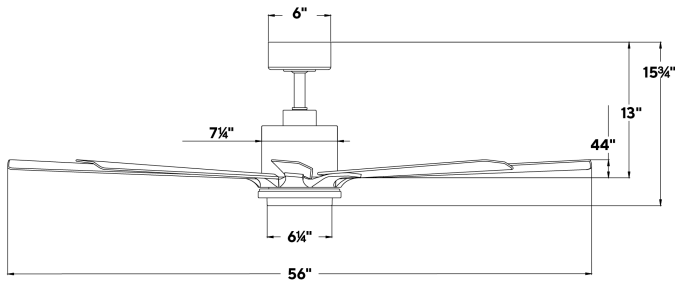

FEATURES

- Modern Forms Fans pair with the smart home tech you know and love, including Google Assistant, Amazon Alexa, Samsung Smart Things, Control 4, and Josh.ai.
- Free app download: Sync with our exclusive Modern Forms app to control fan speed, use smart features like scheduling, create groups, and reduce energy costs.
- Bluetooth remote control included (Part# F-RCBT-WT). Optional wall switches are available for 3 or 4 way setup (Part# F-WCBT-WT).
- Additional battery operated Bluetooth hand-held remotes are available (Part# F-RCBT-WT)
- Silent DC motor runs 70% more energy efficient than traditional AC motors
- 5 years LED module, 2-years for finishes, lifetime on the motor, 1 year for all other parts.
- Every fan is factory-balanced and sound tested to ensure each fan will never wobble, rattle or click.

SPECIFICATIONS

Rated Life	50,000 Hours
Standards	UL, cUL,Wet Location Listed,Energy Star 2.0
Input	120 VAC,50/60Hz
Color Temp	2700K, 3000K, 4000K, 5000K
CRI	90
Construction	Aluminum Body, ABS Blades, and Acrylic lens

Model CCT/CRI	Body & Blade Finish	High CFM	LED Watts	LED Lumens	Delivered Lumens
FR-W24 03- 56L 2700K, 3000K, 4000K, 5000K - 90	BZ BZ - Bronze	6437	21W	2159	904
		6437	21W	2159	904
		6437	21W	2159	904
	MB MB - Matte Black	6437	21W	2159	904
	MB/DK DK - Matte Black/ Distressed Koa				
	MW MW - Matte White