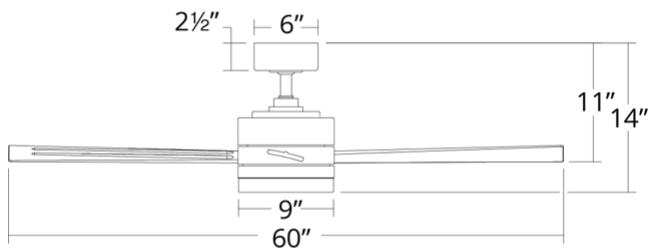

SPECIFICATIONS

Rated Life	50,000 Hours
Standards	UL, cUL, Wet Location Listed, Title 24 JA8: 2019 Compliant, Energy Star 2.0
Input	120 VAC, 50/60Hz
Color Temp	3000K, 2700K, 3500K
CRI	90
Construction	Aluminum, ABS Blades, With Acrylic Lens

REPLACEMENT PARTS

- RPL-COU-CVR-1801* - COUPLING COVER
- RPL-F1801-COVER-BZ - LUMINAIRE COVER
- RPL-F1801-COVER-MB - LUMINAIRE COVER
- RPL-F1801-COVER-MW - LUMINAIRE COVER
- RPL-F1801-COVER-SS - LUMINAIRE COVER
- RPL-CAN-CYL-BZ - CEILING CANOPY CYLINDER
- RPL-CAN-CYL-MB - CEILING CANOPY CYLINDER
- RPL-CAN-CYL-MW - CEILING CANOPY CYLINDER
- RPL-CAN-CYL-SS - CEILING CANOPY CYLINDER
- RPL-WYND-PARTS - HARDWARE PACKS FOR FAN
- RPL-F1801-GLA - ACRYLIC SHADE FOR F1801
- F4IN-120V-R1-30 - LUMINAIRE MODULE
- RPL-F1801-60-BD-BZ - BLADE SET FOR F1801-60
- RPL-F1801-60-BD-MB - BLADE SET FOR F1801-60
- RPL-F1801-60-BD-MW - BLADE SET FOR F1801-60
- RPL-F1801-60-BD-SS - BLADE SET FOR F1801-60

FR-W1801-60