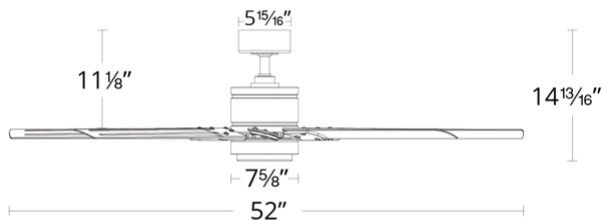

REPLACEMENT PARTS

- RPL-HGR-ASM-GH - HANGER ASSEMBLY
- RPL-HGR-ASM-MB - HANGER ASSEMBLY
- RPL-HGR-ASM-OB - HANGER ASSEMBLY
- RPL-F2001-COVER-GH - LUMINAIRE COVER
- RPL-F2001-COVER-MB - LUMINAIRE COVER
- RPL-F2001-COVER-OB - LUMINAIRE COVER
- RPL-F-2001-BARM-GH - BLADE ARM SET
- RPL-F-2001-BARM-MB - BLADE ARM SET
- RPL-F-2001-BARM-OB - BLADE ARM SET
- RPL-F2001-52-BD-WW - BLADE SET OF 8
- RPL-F2001-52-BD-MB - BLADE SET OF 8
- RPL-F2001-52-BD-BW - BLADE SET OF 8
- RPL-CAN-CYL-* - "CANOPY W/TRIM CANOPY RING"
- F4IN-120V-R1-30 - LUMINAIRE MODULE