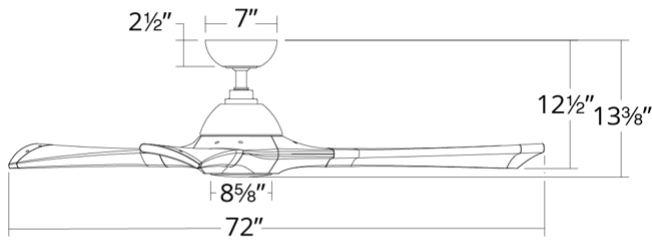

SPECIFICATIONS

Rated Life	50,000 Hours
Standards	UL, cUL, Wet Location Listed, Title 24 JA8: 2019 Compliant
Input	120 VAC, 50/60Hz
Color Temp	3000K, 3500K, 2700K
CRI	90
Construction	Aluminum With Satin Etched Cased Opal Glass And Wood Blades

REPLACEMENT PARTS

- RPL-F1814-72-BD-BZ - BLADE SET FOR F1814-MB
- RPL-F1814-72-BD-GH - BLADE SET FOR F1814-MB
- RPL-F1814-72-BD-MB - BLADE SET FOR F1814-MB
- RPL-F1814-GLA - GLASS SHADE FOR F1814
- RPL-WOODY-PARTS - 72" WOODY PARTS BAG
- RPL-CAN-RND-BZ - "CANOPY W/TRIM CANOPY RING"
- RPL-CAN-RND-GH - "CANOPY W/TRIM CANOPY RING"
- RPL-CAN-RND-MB - "CANOPY W/TRIM CANOPY RING"

FR-W1814-72L

Model	Body & Blade Finish	High CFM	LED Watts	LED Lumens	Delivered Lumens