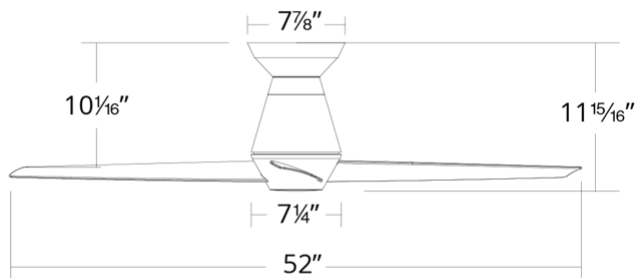

SPECIFICATIONS

Rated Life	50,000 Hours
Standards	UL, cUL, Wet Location Listed, Title 24 JA8: 2019 Compliant, Energy Star 2.0
Input	120 VAC, 50/60Hz
Color Temp	2700K, 3500K, 3000K
CRI	90
Construction	Aluminum, ABS Blades, With PC Lens

REPLACEMENT PARTS

- RPL-F2003-52-BD-TT - FAN BLADE SET
- RPL-F2003-52-BD-MB - FAN BLADE SET
- RPL-F2003-52-BD-MW - FAN BLADE SET
- RPL-F2003-COVER-BA - LUMINAIRE COVER
- RPL-F2003-COVER-MB - LUMINAIRE COVER
- RPL-F2003-COVER-MW - LUMINAIRE COVER
- RPL-F2003-TRIM-BA - DECORATIVE TRIM RING
- RPL-F2003-TRIM-MB - DECORATIVE TRIM RING
- RPL-F2003-TRIM-MW - DECORATIVE TRIM RING
- RPL-F2003-HGR-BA - MOUNTING BRACKET
- RPL-F2003-HGR-MB - MOUNTING BRACKET
- RPL-F2003-HGR-MW - MOUNTING BRACKET
- RPL-F2003-GLA - PC SHADE
- F3IN-120V-R1-27 - LUMINAIRE MODULE
- RPL-FH2003-PARTS -
- F3IN-120V-R1-35 - LUMINAIRE MODULE

FH-W2003-52