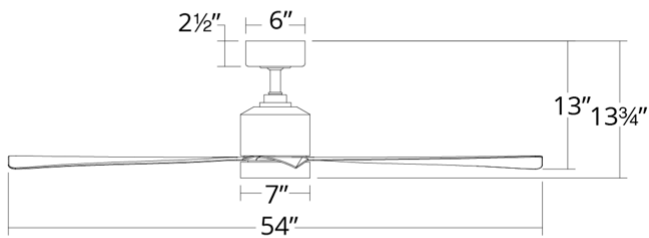

FEATURES

- Modern Forms Fans pair with the smart home tech you know and love, including Google Assistant, Amazon Alexa, Samsung Smart Things, Control 4, and Josh.ai.
- Free app download: Sync with our exclusive Modern Forms app to control fan speed, use smart features like Adaptive Learning, create groups, and reduce energy costs.
- Bluetooth remote control included (Part# F-RCBT-WT). Optional wall switches are available for 3 or 4 way setup (Part# F-WCBT-WT).
- Additional battery operated Bluetooth hand-held remotes are available (Part# F-RCBT-WT)
- Silent DC motor runs 70% more energy efficient than traditional AC motors
- 5 years LED module, 2-years for finishes, lifetime on the motor, 1 year for all other parts.
- Every fan is factory-balanced and sound tested to ensure each fan will never wobble, rattle or click.

SPECIFICATIONS

Rated Life	50,000 Hours
Standards	UL, cUL, Wet Location Listed, Title 24 JA8: 2019 Compliant, Energy Star 2.0
Input	120 VAC, 50/60Hz
Color Temp	2700K, 3500K, 3000K
CRI	90
Construction	Aluminum Body With ABS Blades

REPLACEMENT PARTS

- RPL-LOTUS-PARTS - HARDWARE BAG
- RPL-F1809-COVER-MB - LUMINAIRE COVER
- RPL-F1809-COVER-MW - LUMINAIRE COVER
- RPL-F1809-54-BD-MB - BLADE SET
- RPL-F1809-54-BD-MW - BLADE SET
- RPL-COU-CVR-MB - COUPLING COVER
- RPL-COU-CVR-MW - COUPLING COVER
- RPL-CAN-CYL-MB - "CANOPY W/TRIM CANOPY RING"
- RPL-CAN-CYL-MW - "CANOPY W/TRIM CANOPY RING"

FR-W1809-54L

Model	Body & Blade	High CFM	LED Watts	LED Lumens	Delivered Lumens