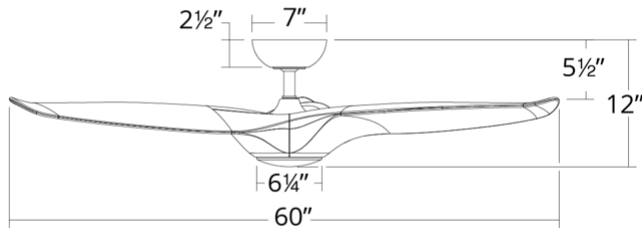

FEATURES

- 2700K and 3500K CCT option available for special order.
- Modern Forms Fans pair with the smart home tech you know and love, including Google Assistant, Amazon Alexa, Samsung Smart Things, Control 4, and Josh.ai.
- Integrates with smart home devices you already own, including Google Assistant and Amazon Echo for voice command and energy savings
- Bluetooth remote control included (Part# F-RCBT-WT). Optional wall switches are available for 3 or 4 way setup (Part# F-WCBT-WT).
- Additional battery operated Bluetooth hand-held remotes are available (Part# F-RCBT-WT)
- Silent DC motor runs 70% more energy efficient than traditional AC motors
- 5 years LED module, 2-years for finishes, lifetime on the motor, 1 year for all other parts.
- Every fan is factory-balanced and sound tested to ensure each fan will never wobble, rattle or click.

SPECIFICATIONS

Rated Life	50,000 Hours
Standards	UL, cUL, Wet Location Listed, Title 24 JA8: 2019 Compliant, Energy Star 2.0
Input	120 VAC, 50/60Hz
Color Temp	3000K
CRI	90
Construction	Aluminum Body With ABS Blades

FR-W1813-60L

Model CCT/CRI	Body & Blade Finish	High CFM	LED Watts	LED Lumens	Delivered Lumens
FR- W1 813 - 90 3000K	GB Gloss Black	7244	19.5W	1600	1142

Example: **FR-W1813-60L-GB**

*For '2700K' add "-27"; '3500K' add "-35" before the finish: FR-W1813-60L-35-GB