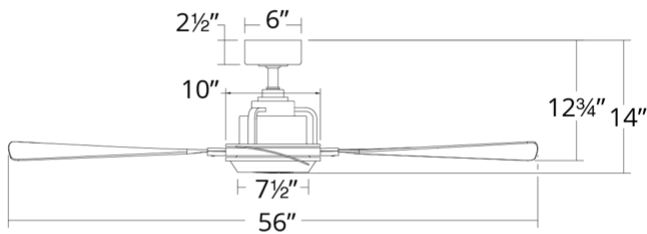

SPECIFICATIONS

Rated Life	50,000 Hours
Standards	UL, cUL, Wet Location Listed, Title 24 JA8: 2019 Compliant
Input	120 VAC, 50/60Hz
Color Temp	3500K, 2700K, 3000K
CRI	90
Construction	ALUMINUM BODY WITH ABS BLADES, Aluminum Body With ABS Blades

REPLACEMENT PARTS

- RPL-F1817-56-BD-GH - BLADE SET FOR F1817-56
- RPL-F1817-56-BD-OB - BLADE SET FOR F1817-56
- RPL-OSPREY-PARTS - HARDWARE PACKS FOR FAN
- RPL-F1817-GLA-GH - GLASS SHADE FOR F1817-GH
- RPL-F1817-GLA-OB - GLASS SHADE FOR F1817-OB
- F3IN-120V-R1-30 - LUMINAIRE MODULE
- RPL-CAN-CYL-GH - CEILING CANOPY CYLINDER
- RPL-CAN-CYL-OB - CEILING CANOPY CYLINDER
- RPL-HGR-ASM-GH - HANGER ASSEMBLY
- RPL-HGR-ASM-OB - HANGER ASSEMBLY

FR-W1817-56L

Model   Body &   High   LED Watts   LED Lumens   Delivered Lumens