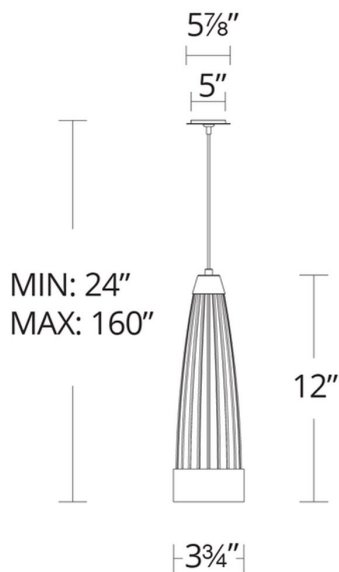

Project: _____

Location: _____

Fixture Type: _____

Catalog Number: _____

AVAILABLE FINISHES:

Mystic

PD-11912

FEATURES

- Driver concealed within the canopy
- V-cut K5 seedy crystal
- Can be mounted on a sloped ceiling

SPECIFICATIONS

Rated Life	50,000 Hours
Standards	ETL, cETL, Damp Location Listed, Title 24 JA8: 2019 Compliant
Input	120-277 VAC, 50/60Hz
Dimming	ELV, 0-10V
Color Temp	3500K
CRI	90
Construction	Aluminum hardware, K5 V-cut seedy glass

REPLACEMENT PARTS

- RPL-GLA-11912 - Crystal Glass
- RPL-GLA-11912-02 - Bottom Glass

PD-11912

Model & Size	Color Temp	Finish	LED Watts	LED Lumens	Delivered Lumens
PD-11912 12"	3500K 3500K	AB Aged Brass BK Black	22W 22W	1725 1725	812 812