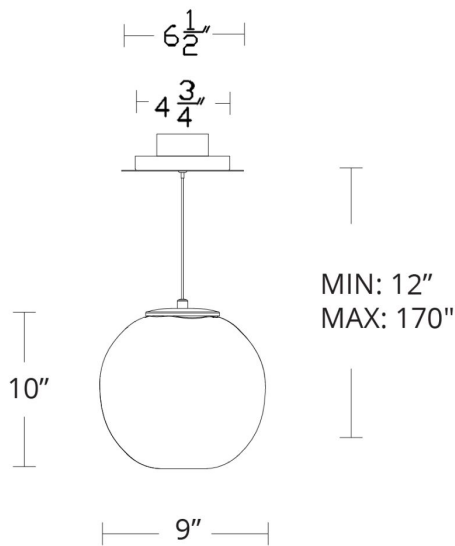

Project:

Location:

Fixture Type:

Catalog Number:

AVAILABLE FINISHES:

Cosmic

PD-28801

PRODUCT DESCRIPTION

PD-28801

REPLACEMENT PARTS

RPL-GLA-28801 - Glass

Model & Size	Color Temp	Finish	LED Watts	LED Lumens	Delivered Lumens
PD-28801 10"	3000K	BK Black	7.3W	412	377
	3000K	BN Brushed Nickel	7.3W	412	377

Example: **PD-28801-BN**