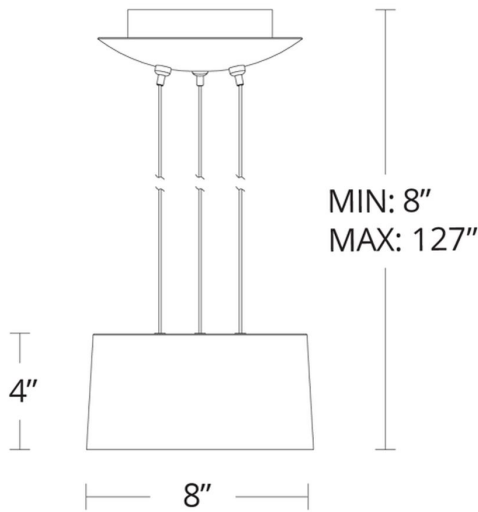

Project: _____

Location: _____

Fixture Type: _____

Catalog Number: _____

AVAILABLE FINISHES:

Marimba

PD-52708

PRODUCT DESCRIPTION

SPECIFICATIONS

Rated Life	50,000 Hours
Standards	ETL, cETL, Damp Location Listed
Input	120 VAC, 50/60Hz
Dimming	ELV
Color Temp	3000K
CRI	90
Construction	Steel body and Opal glass diffuser

PD-52708

REPLACEMENT PARTS